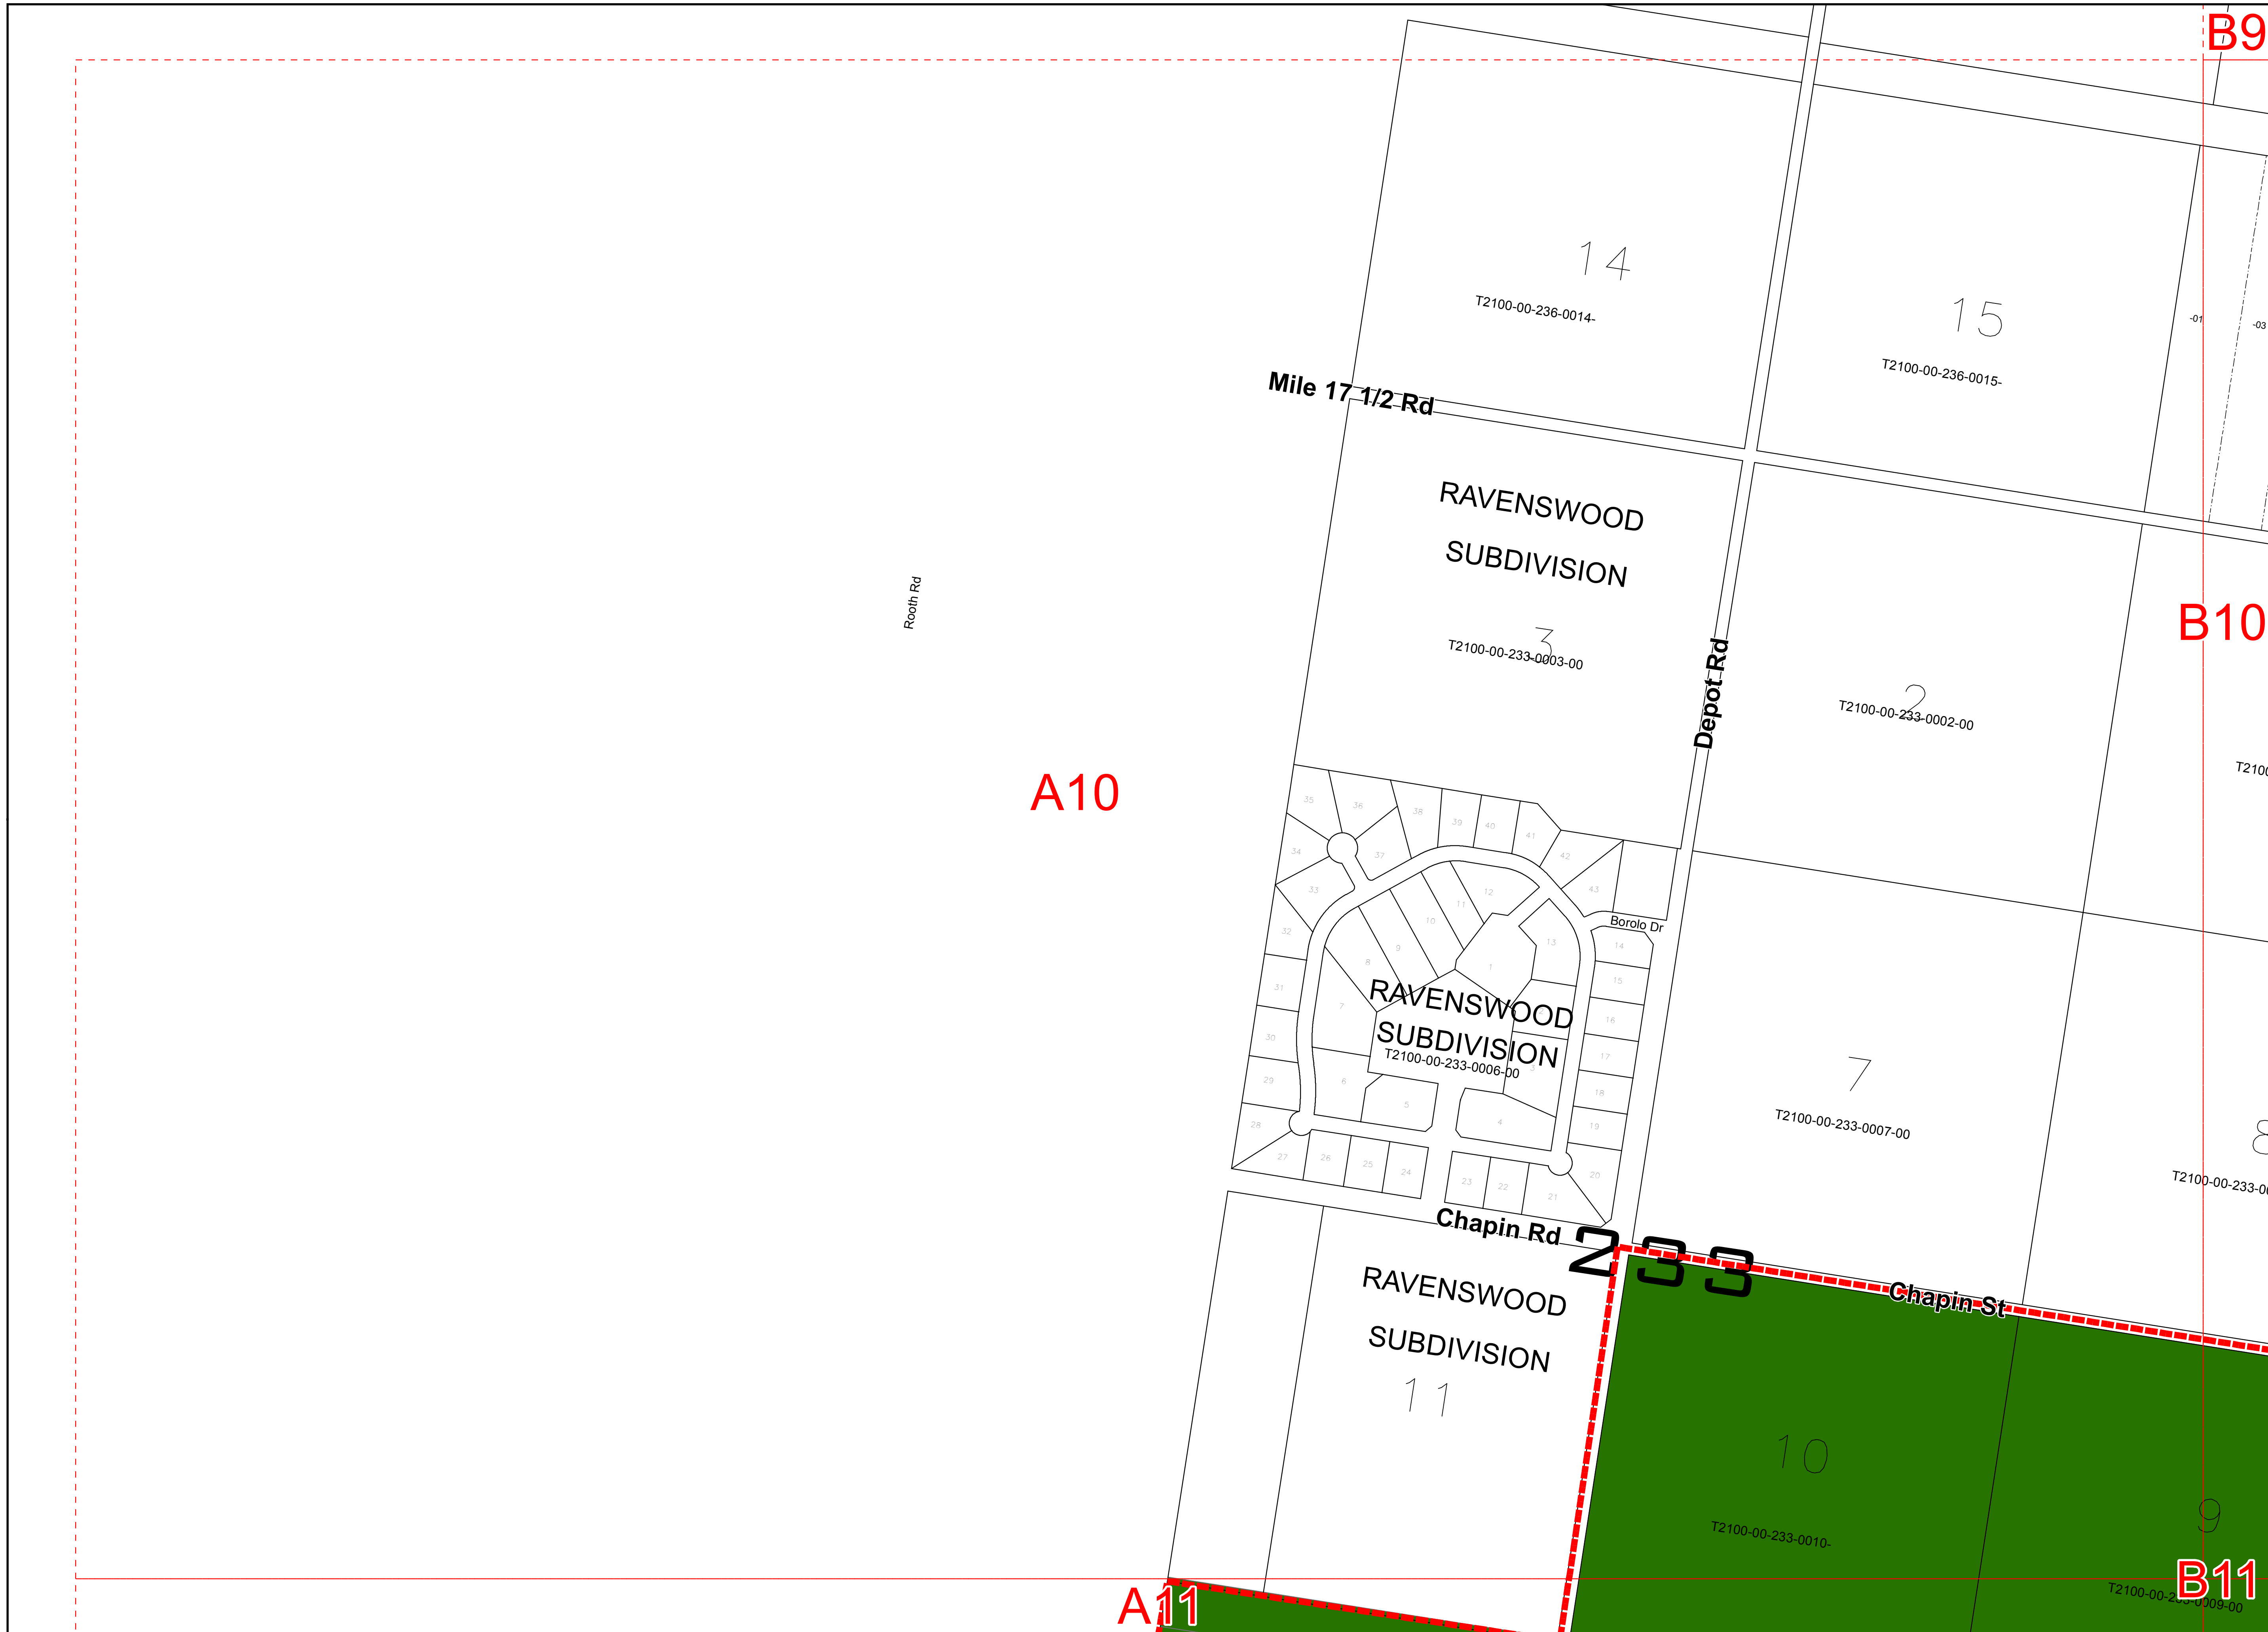

Legend

	City Boundary
	Agriculture
	Auto-Urban Residential
	Business Park
	Commercial, General
	Commercial, Neighborhood
	Downtown District
	Industrial
	Neighborhood Conservation 5
	Neighborhood Conservation 7.1
	Neighborhood Conservation MH
	Suburban Residential
	Urban Center
	Urban Residential
	Urban University

UDC Zoning Map

Revised on 06/16/2015

A10

Page 1 of 59