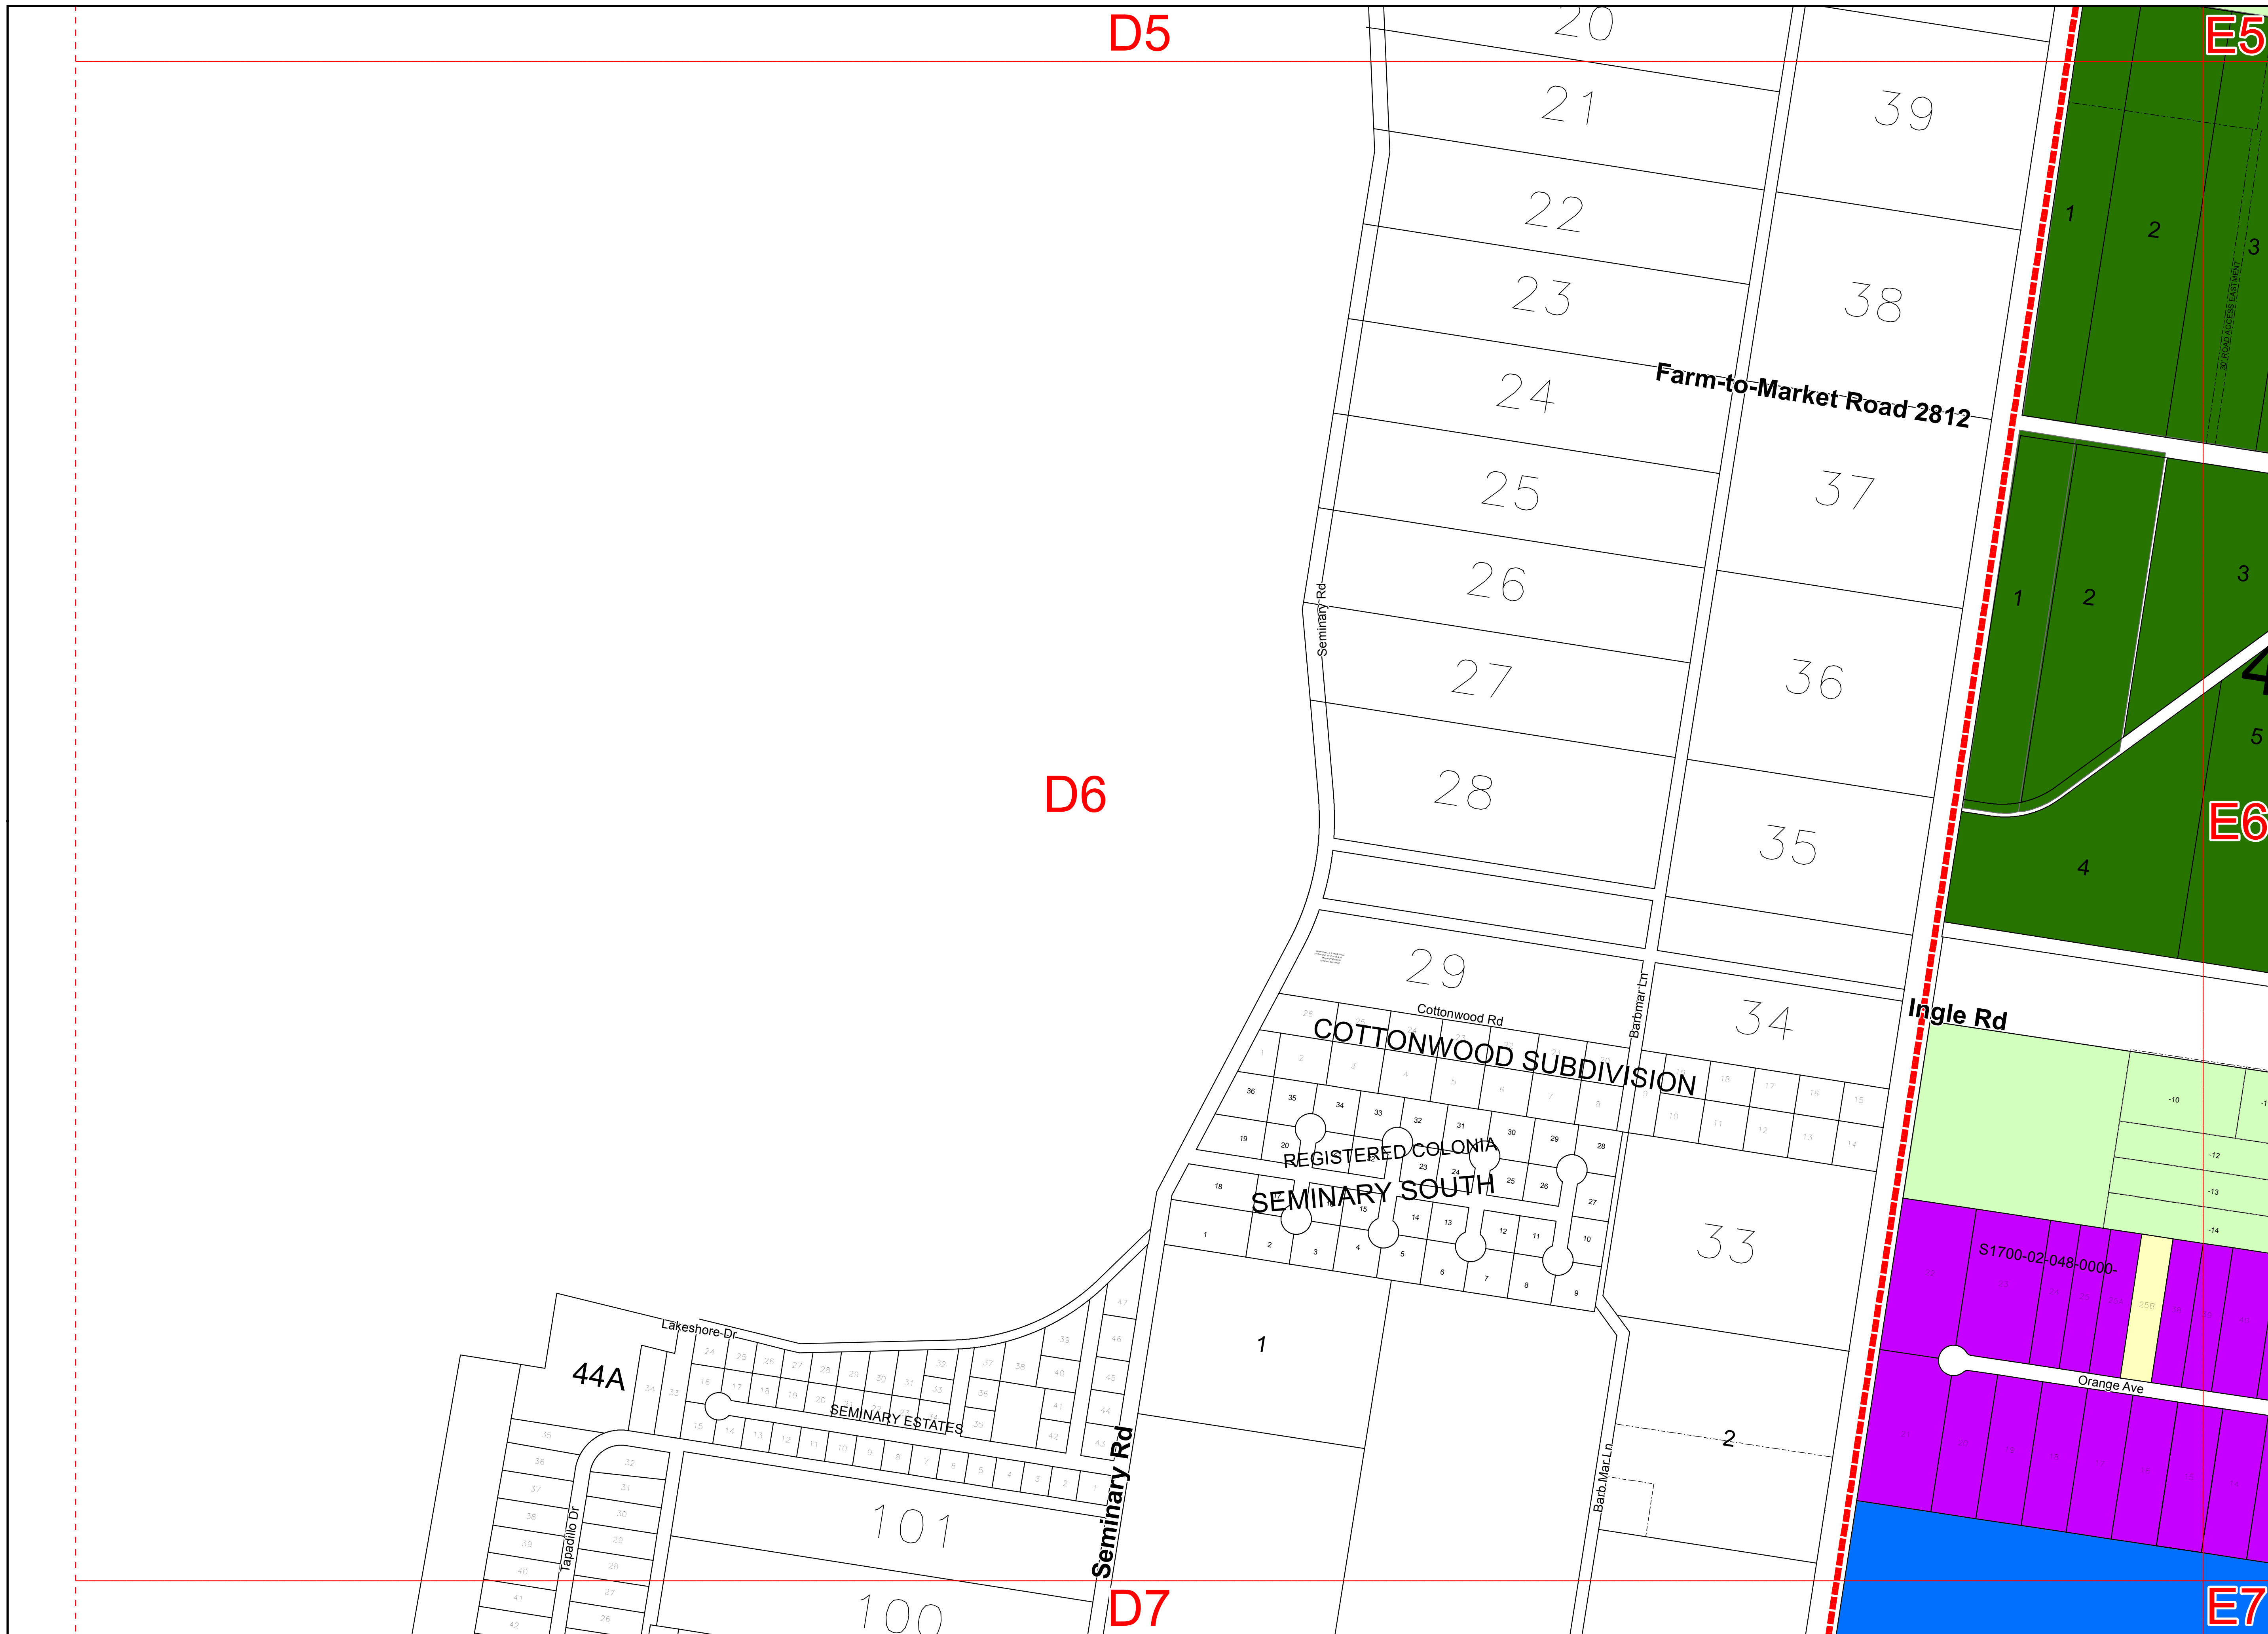

**Legend**

- City Boundary
- Agriculture
- Auto-Urban Residential
- Business Park
- Commercial, General
- Commercial, Neighborhood
- Downtown District
- Industrial
- Neighborhood Conservation 5
- Neighborhood Conservation 7.1
- Neighborhood Conservation MH
- Suburban Residential
- Urban Center
- Urban Residential
- Urban University

UDC Zoning Map

Revised on 06/16/2015

D6