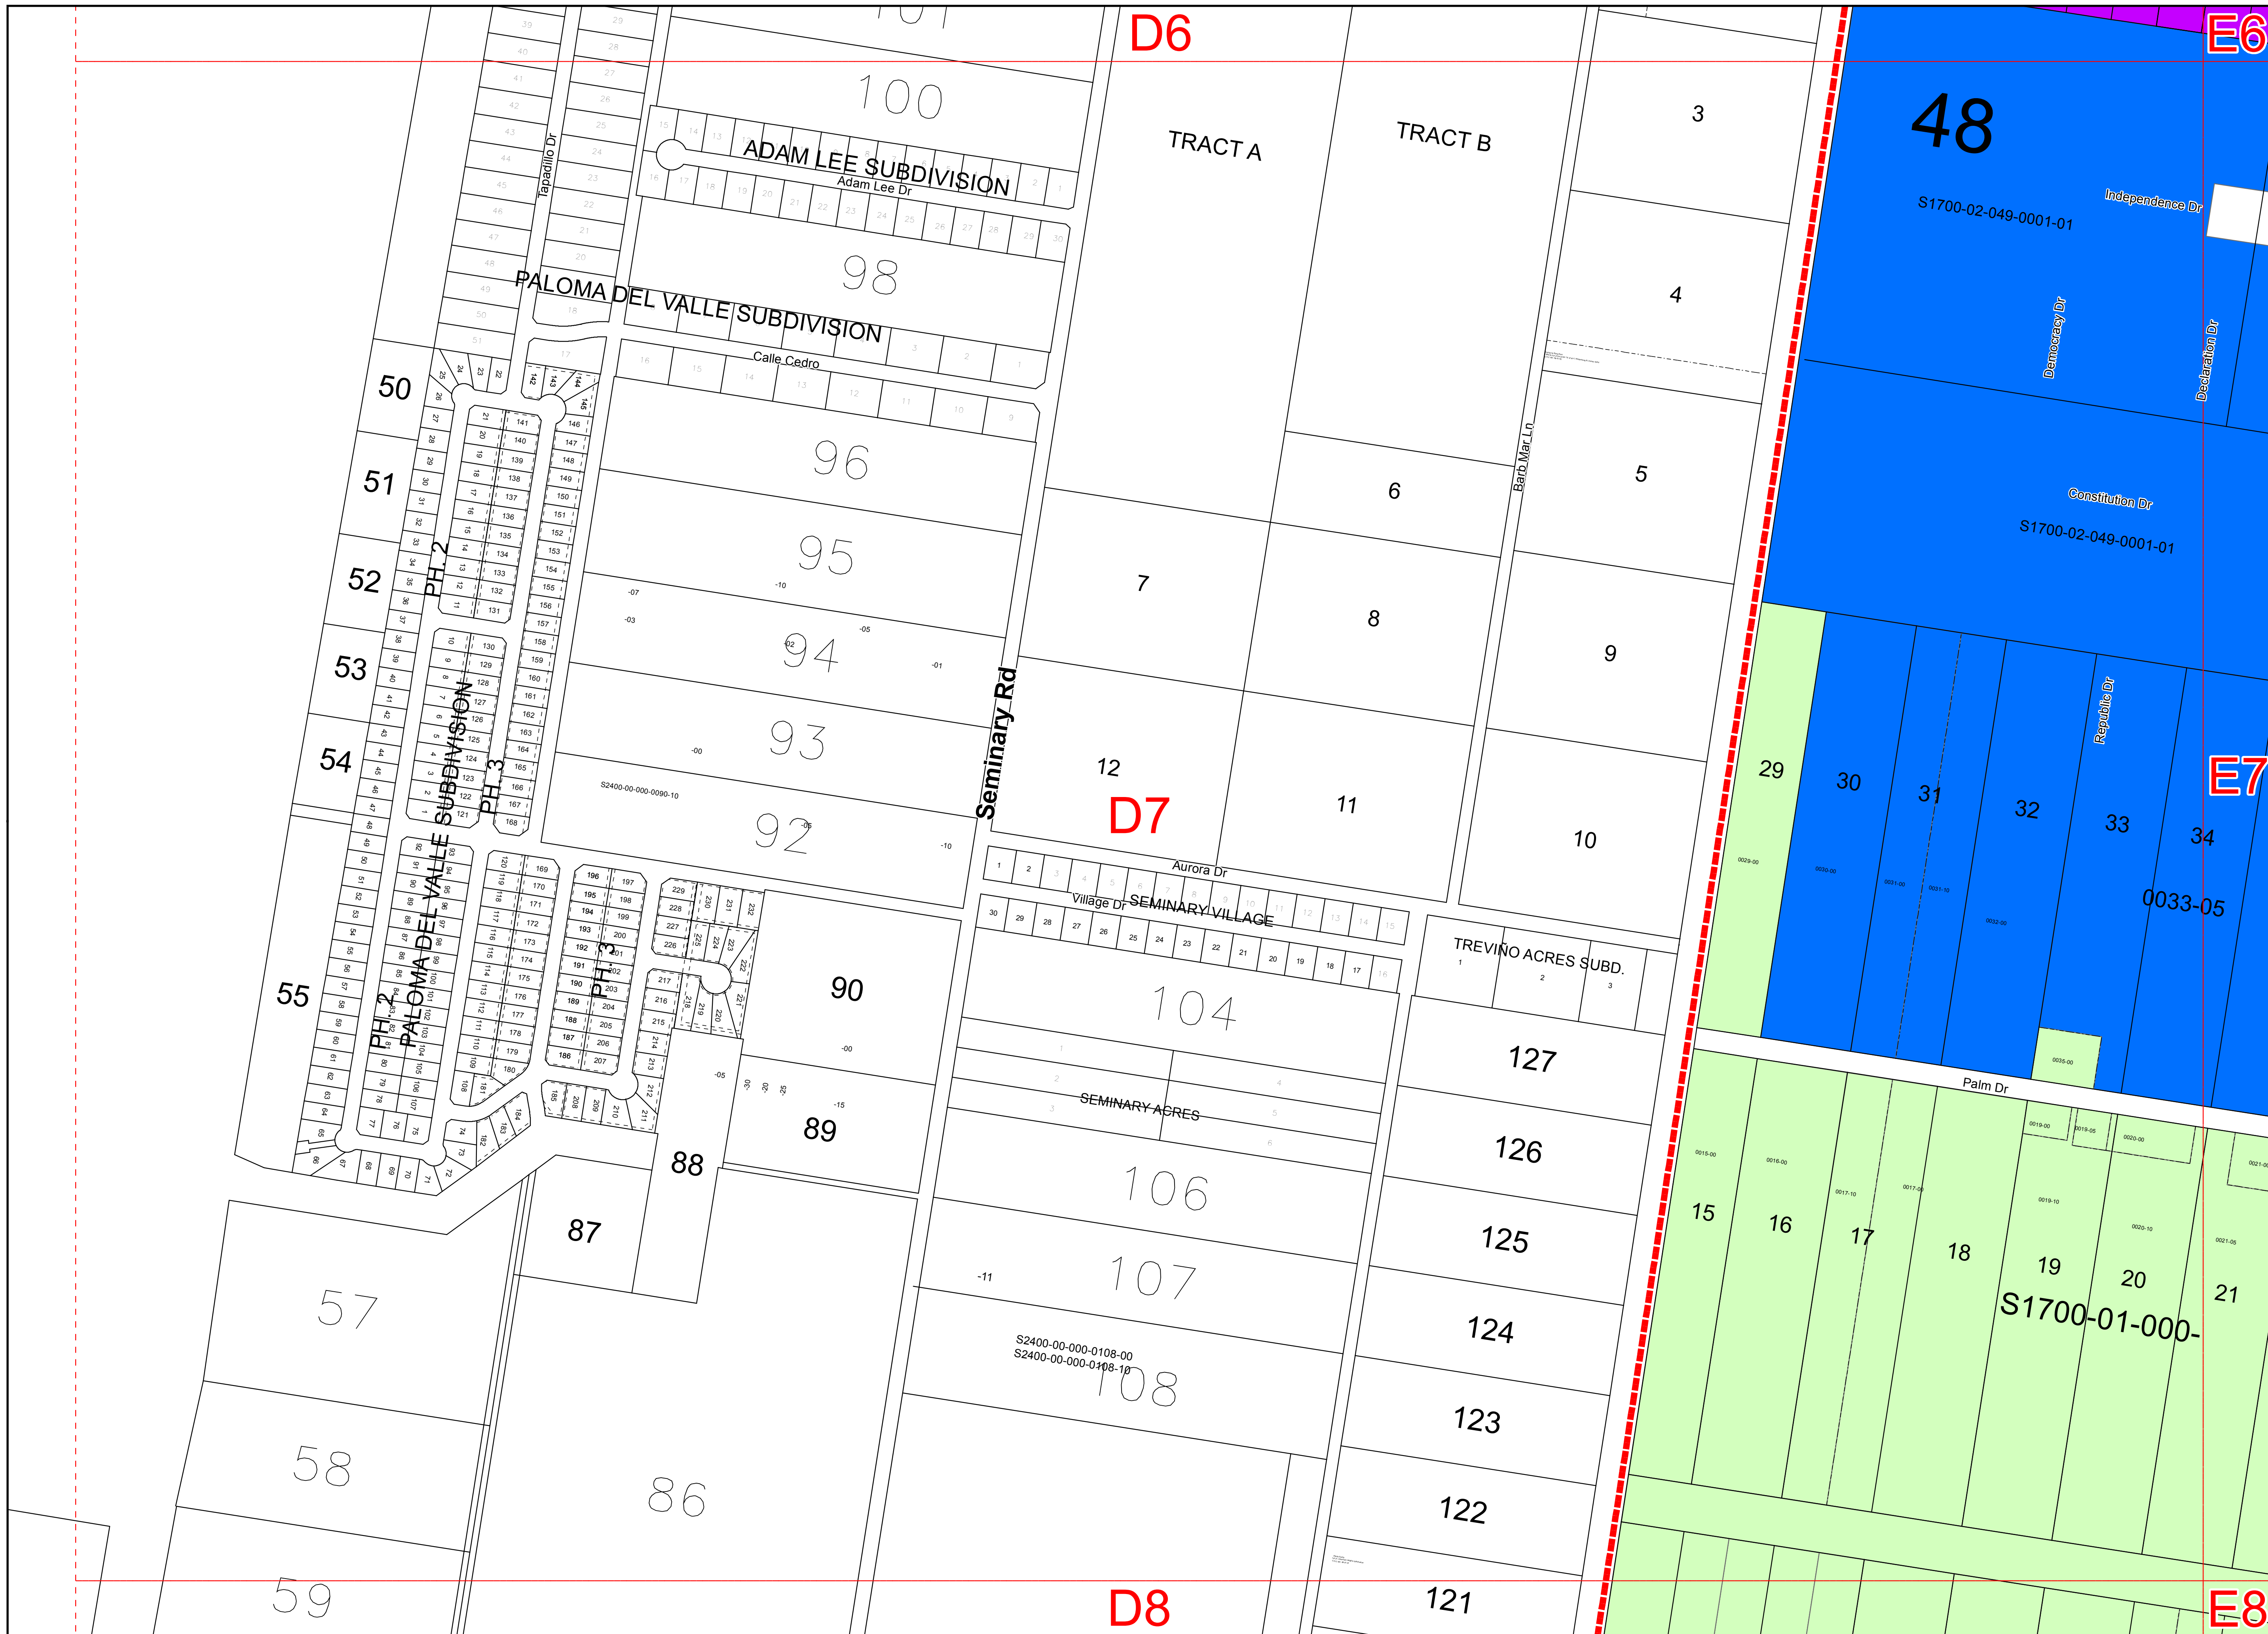

Legend

- City Boundary
- Agriculture
- Auto-Urban Residential
- Business Park
- Commercial, General
- Commercial, Neighborhood
- Downtown District
- Industrial
- Neighborhood Conservation 5
- Neighborhood Conservation 7.1
- Neighborhood Conservation MH
- Suburban Residential
- Urban Center
- Urban Residential
- Urban University

UDC Zoning Map

Revised on 06/16/2015

D7