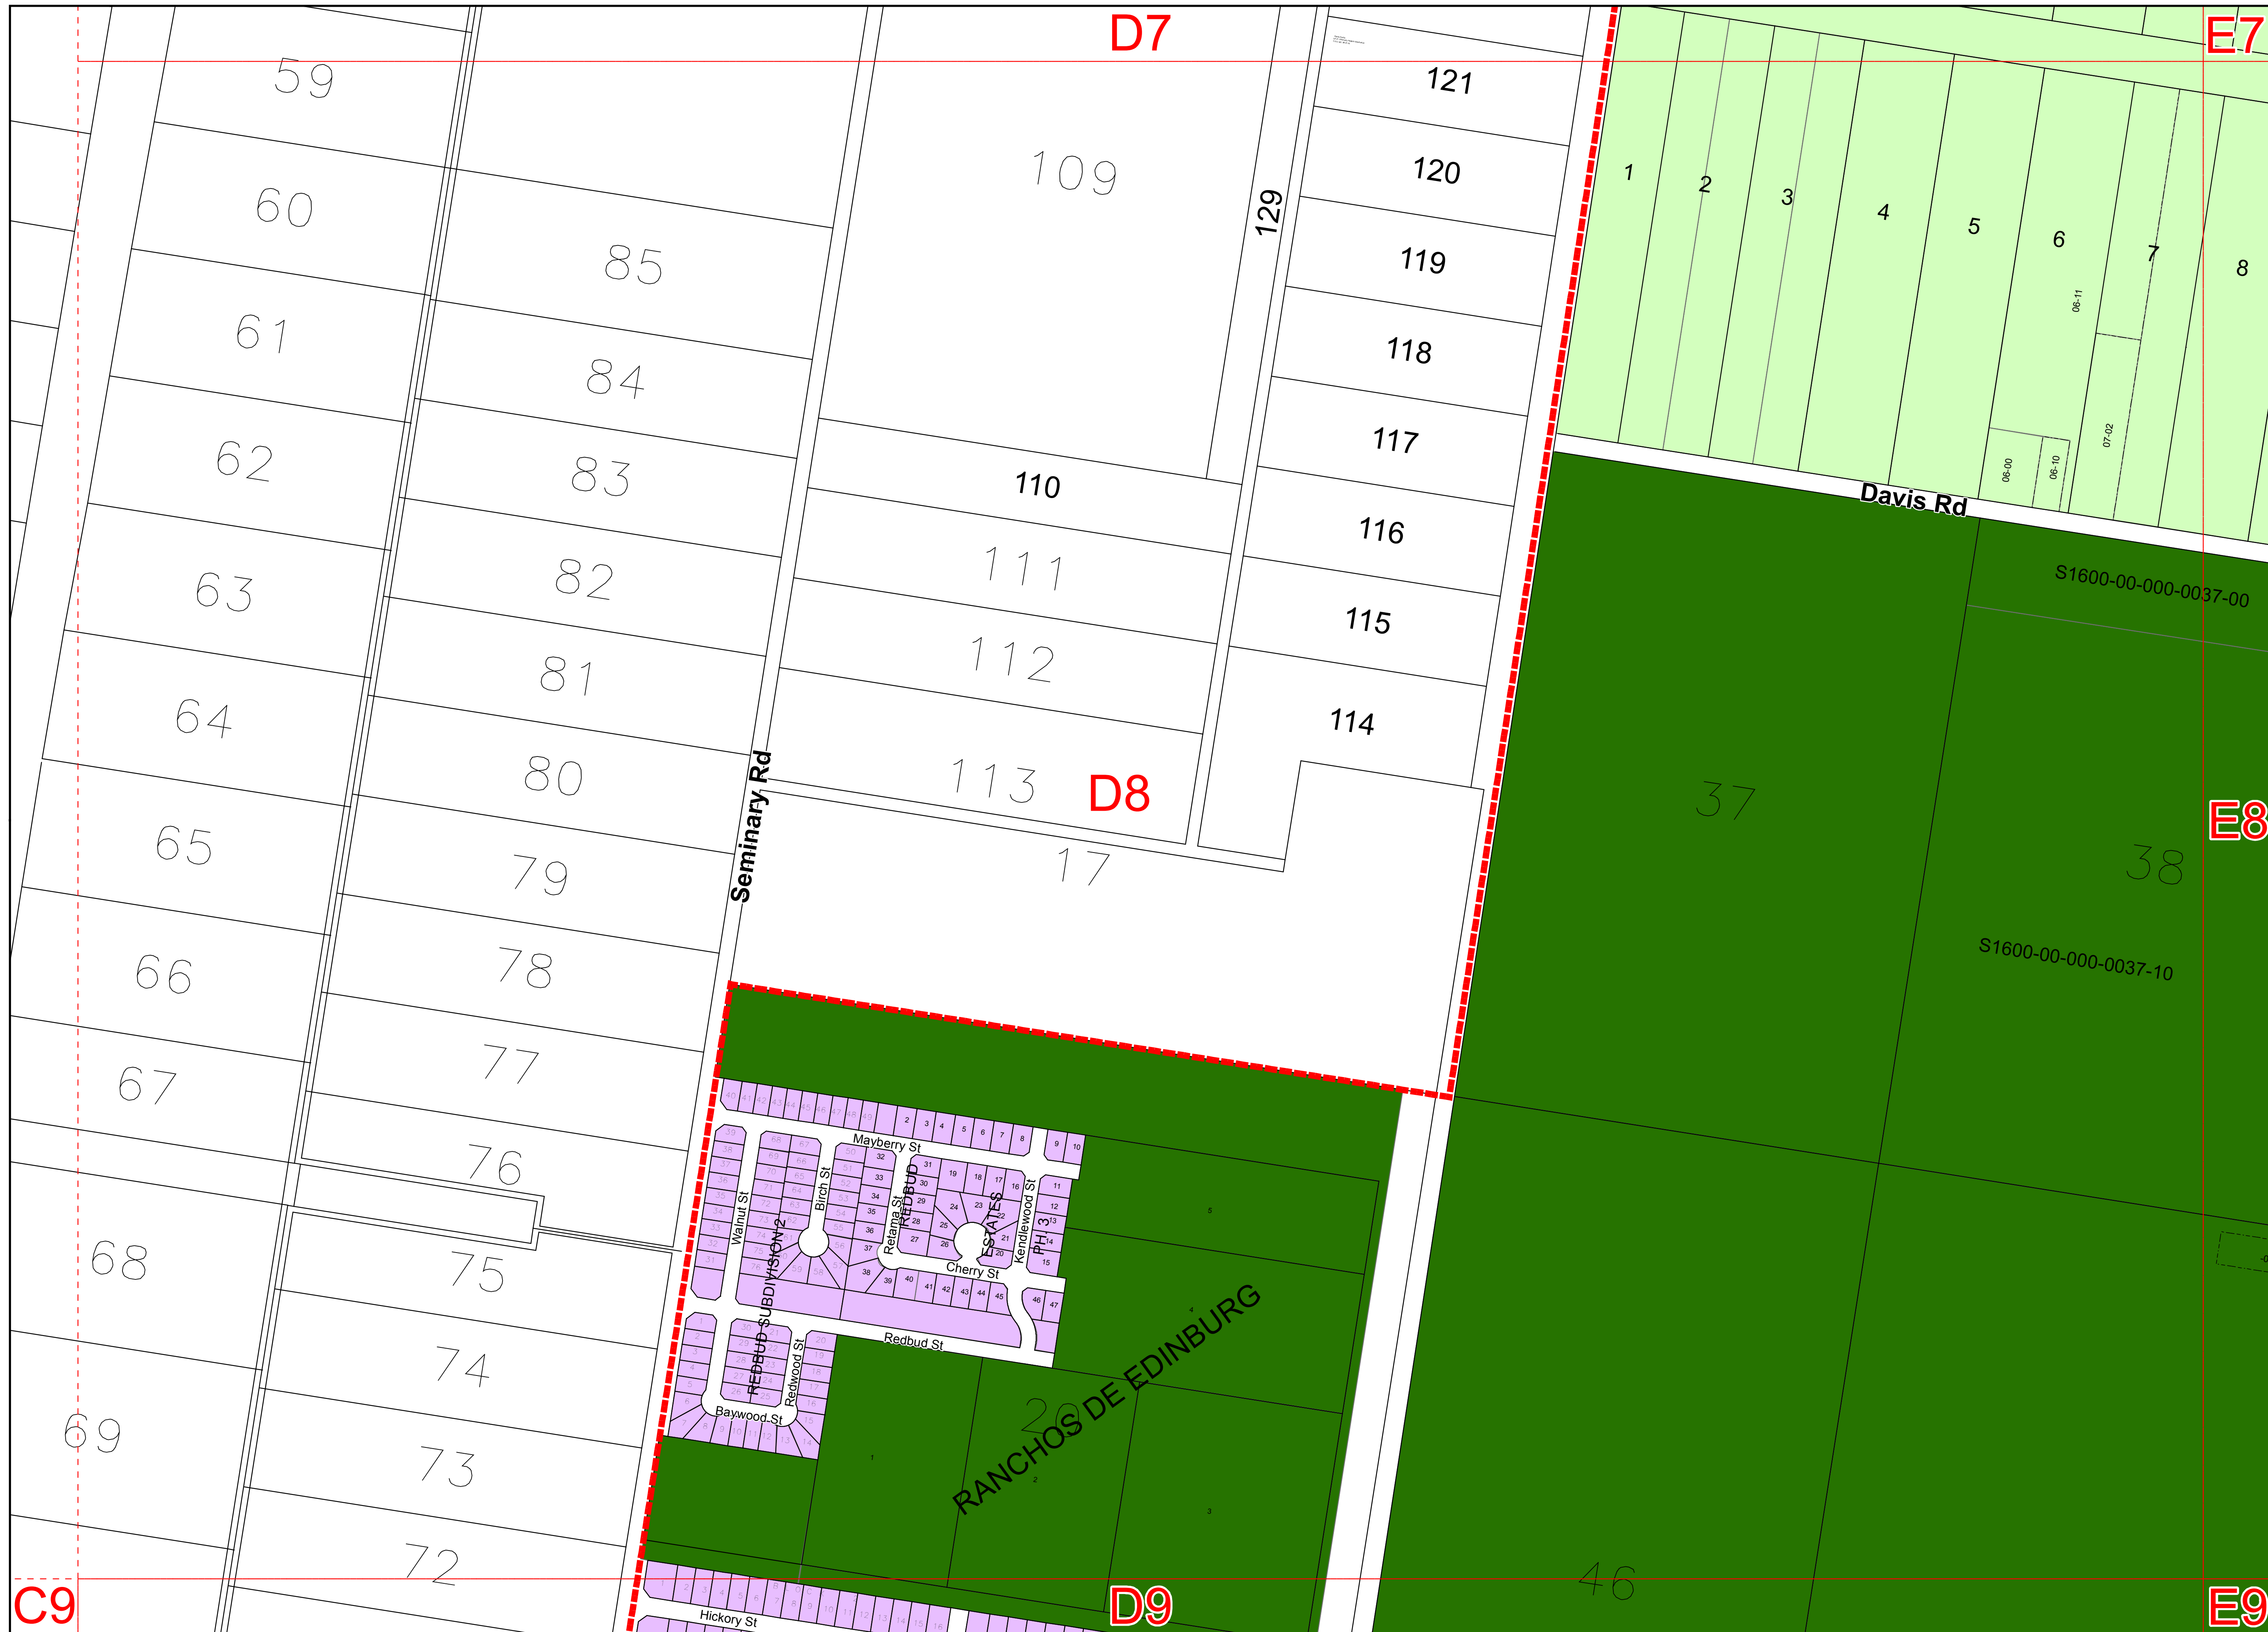

Legend

- City Boundary
- Agriculture
- Auto-Urban Residential
- Business Park
- Commercial, General
- Commercial, Neighborhood
- Downtown District
- Industrial
- Neighborhood Conservation 5
- Neighborhood Conservation 7.1
- Neighborhood Conservation MH
- Suburban Residential
- Urban Center
- Urban Residential
- Urban University

UDC Zoning Map

Revised on 06/16/2015

D8