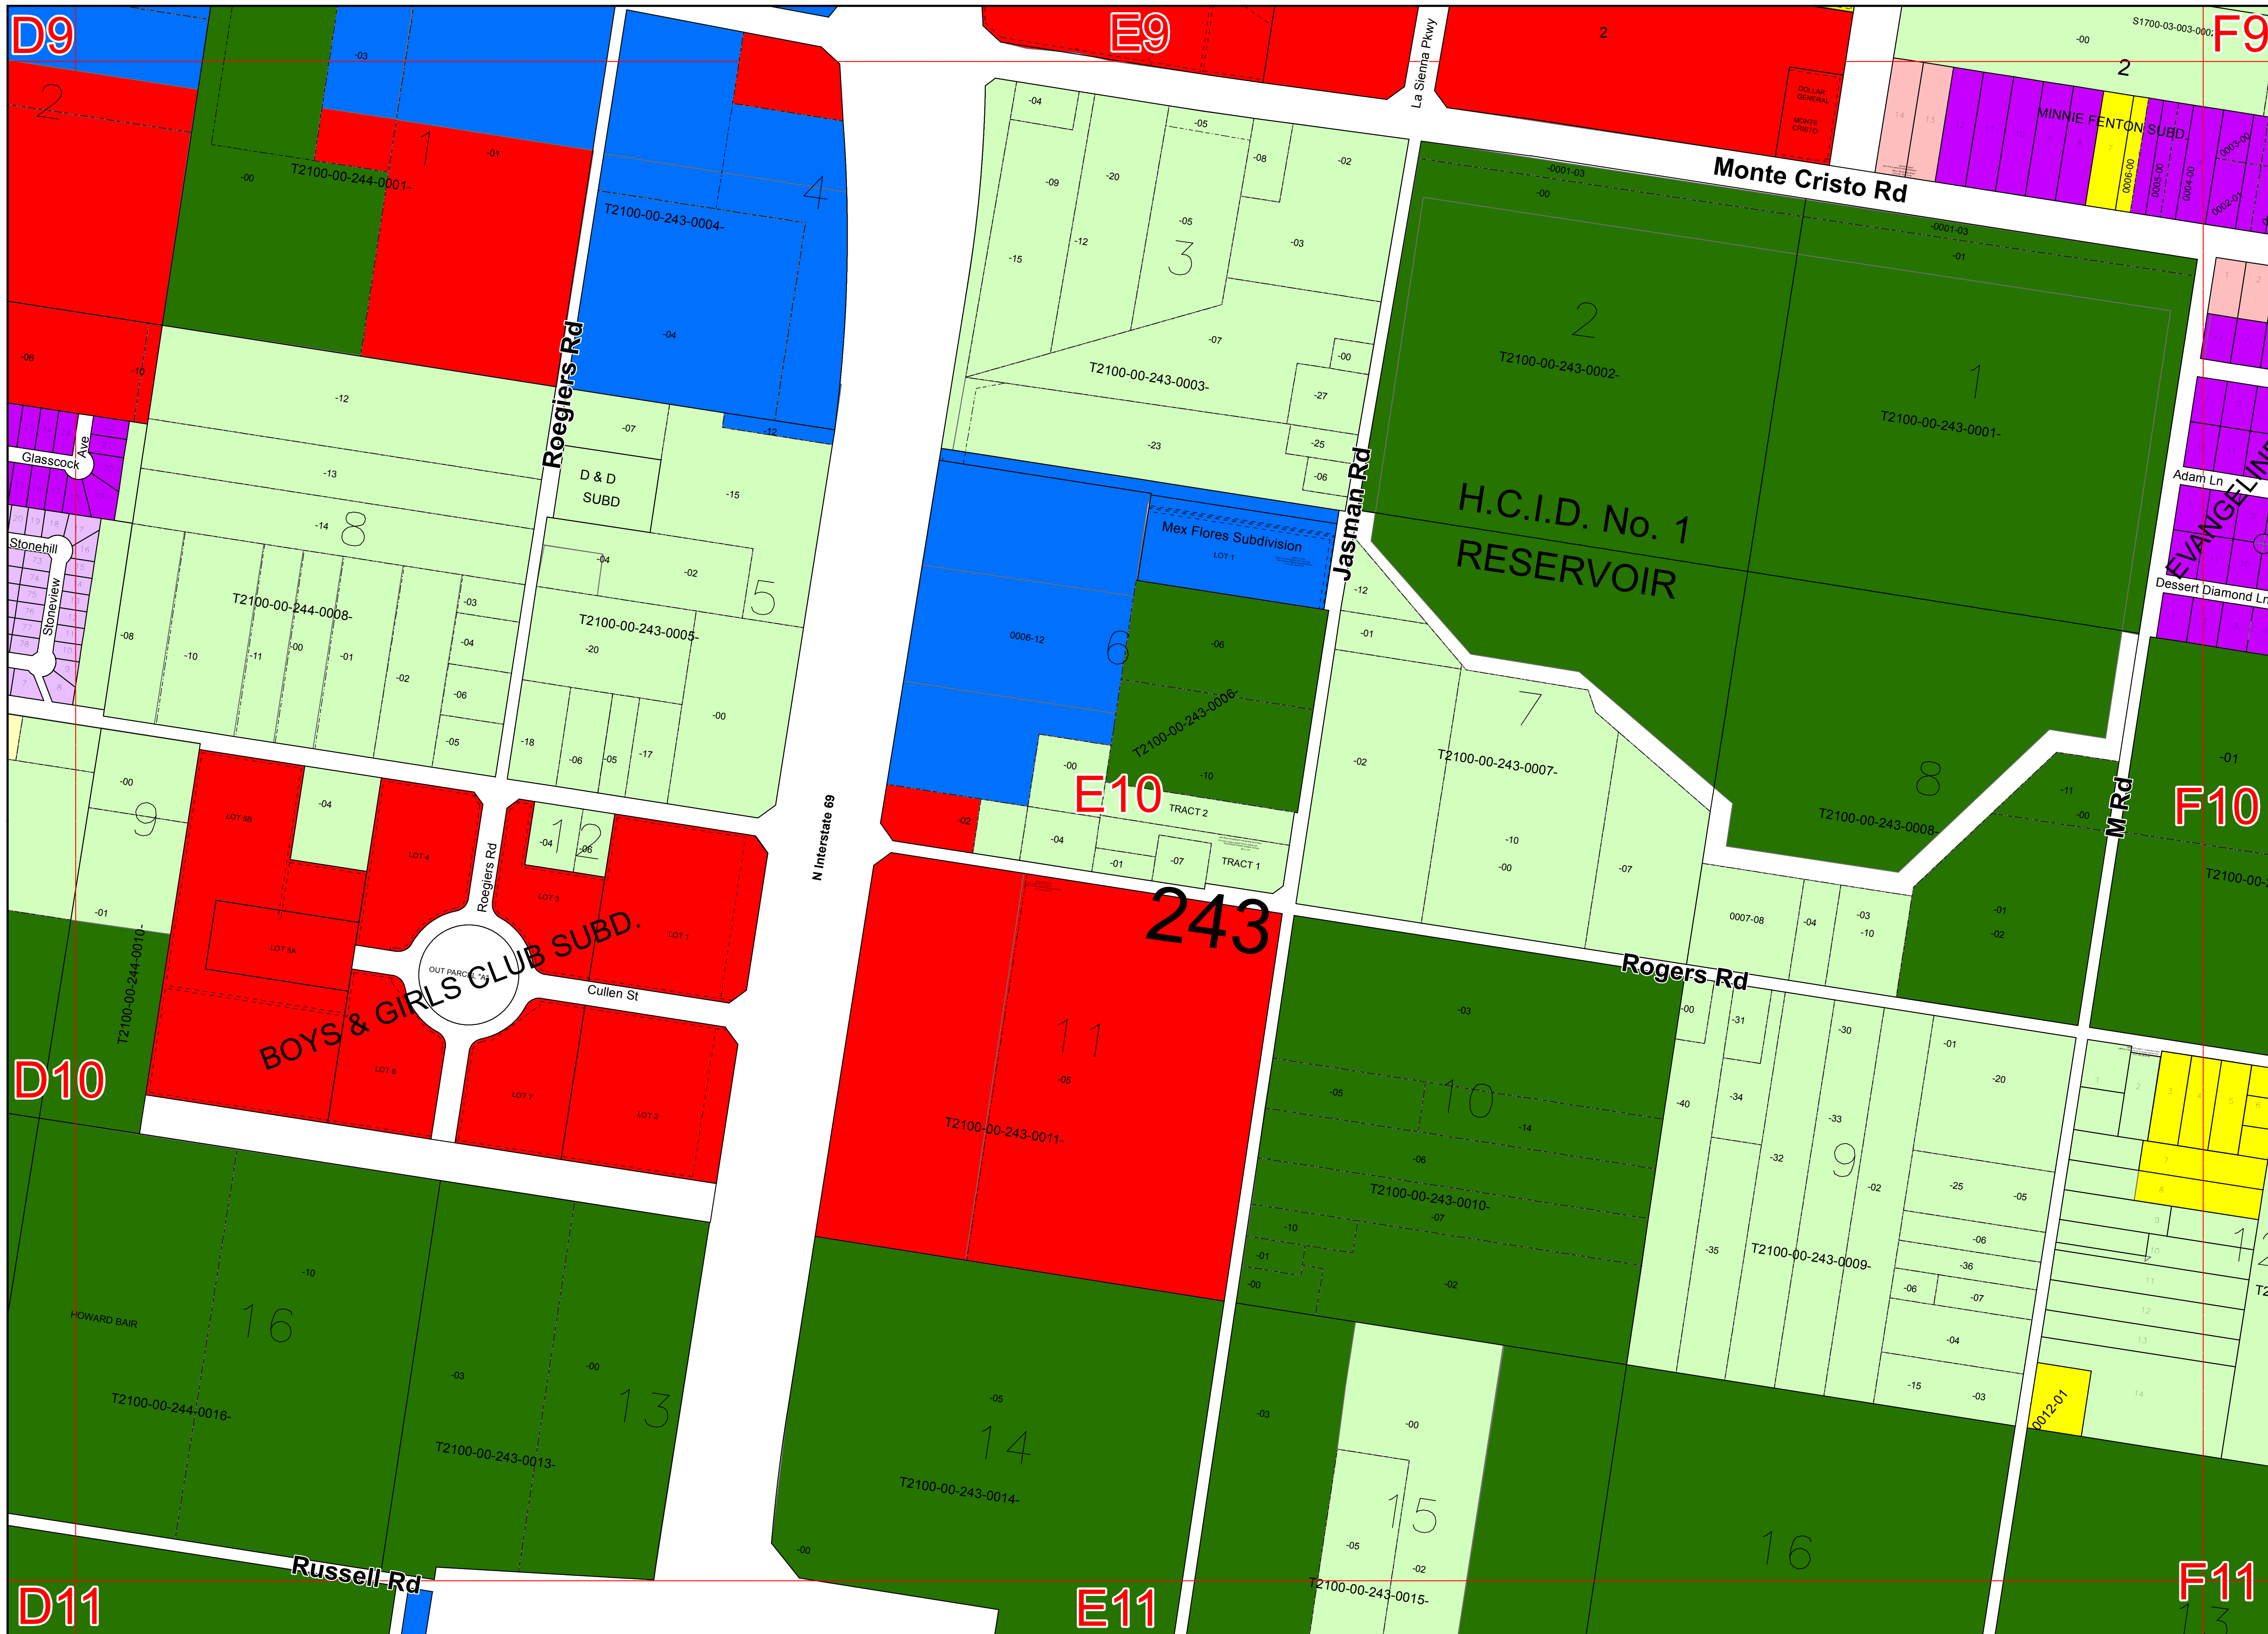

Legend

- City Boundary
- Agriculture
- Auto-Urban Residential
- Business Park
- Commercial, General
- Commercial, Neighborhood
- Downtown District
- Industrial
- Neighborhood Conservation 5
- Neighborhood Conservation 7.1
- Neighborhood Conservation MH
- Suburban Residential
- Urban Center
- Urban Residential
- Urban University

UDC Zoning Map

Revised on 06/16/2015

E10