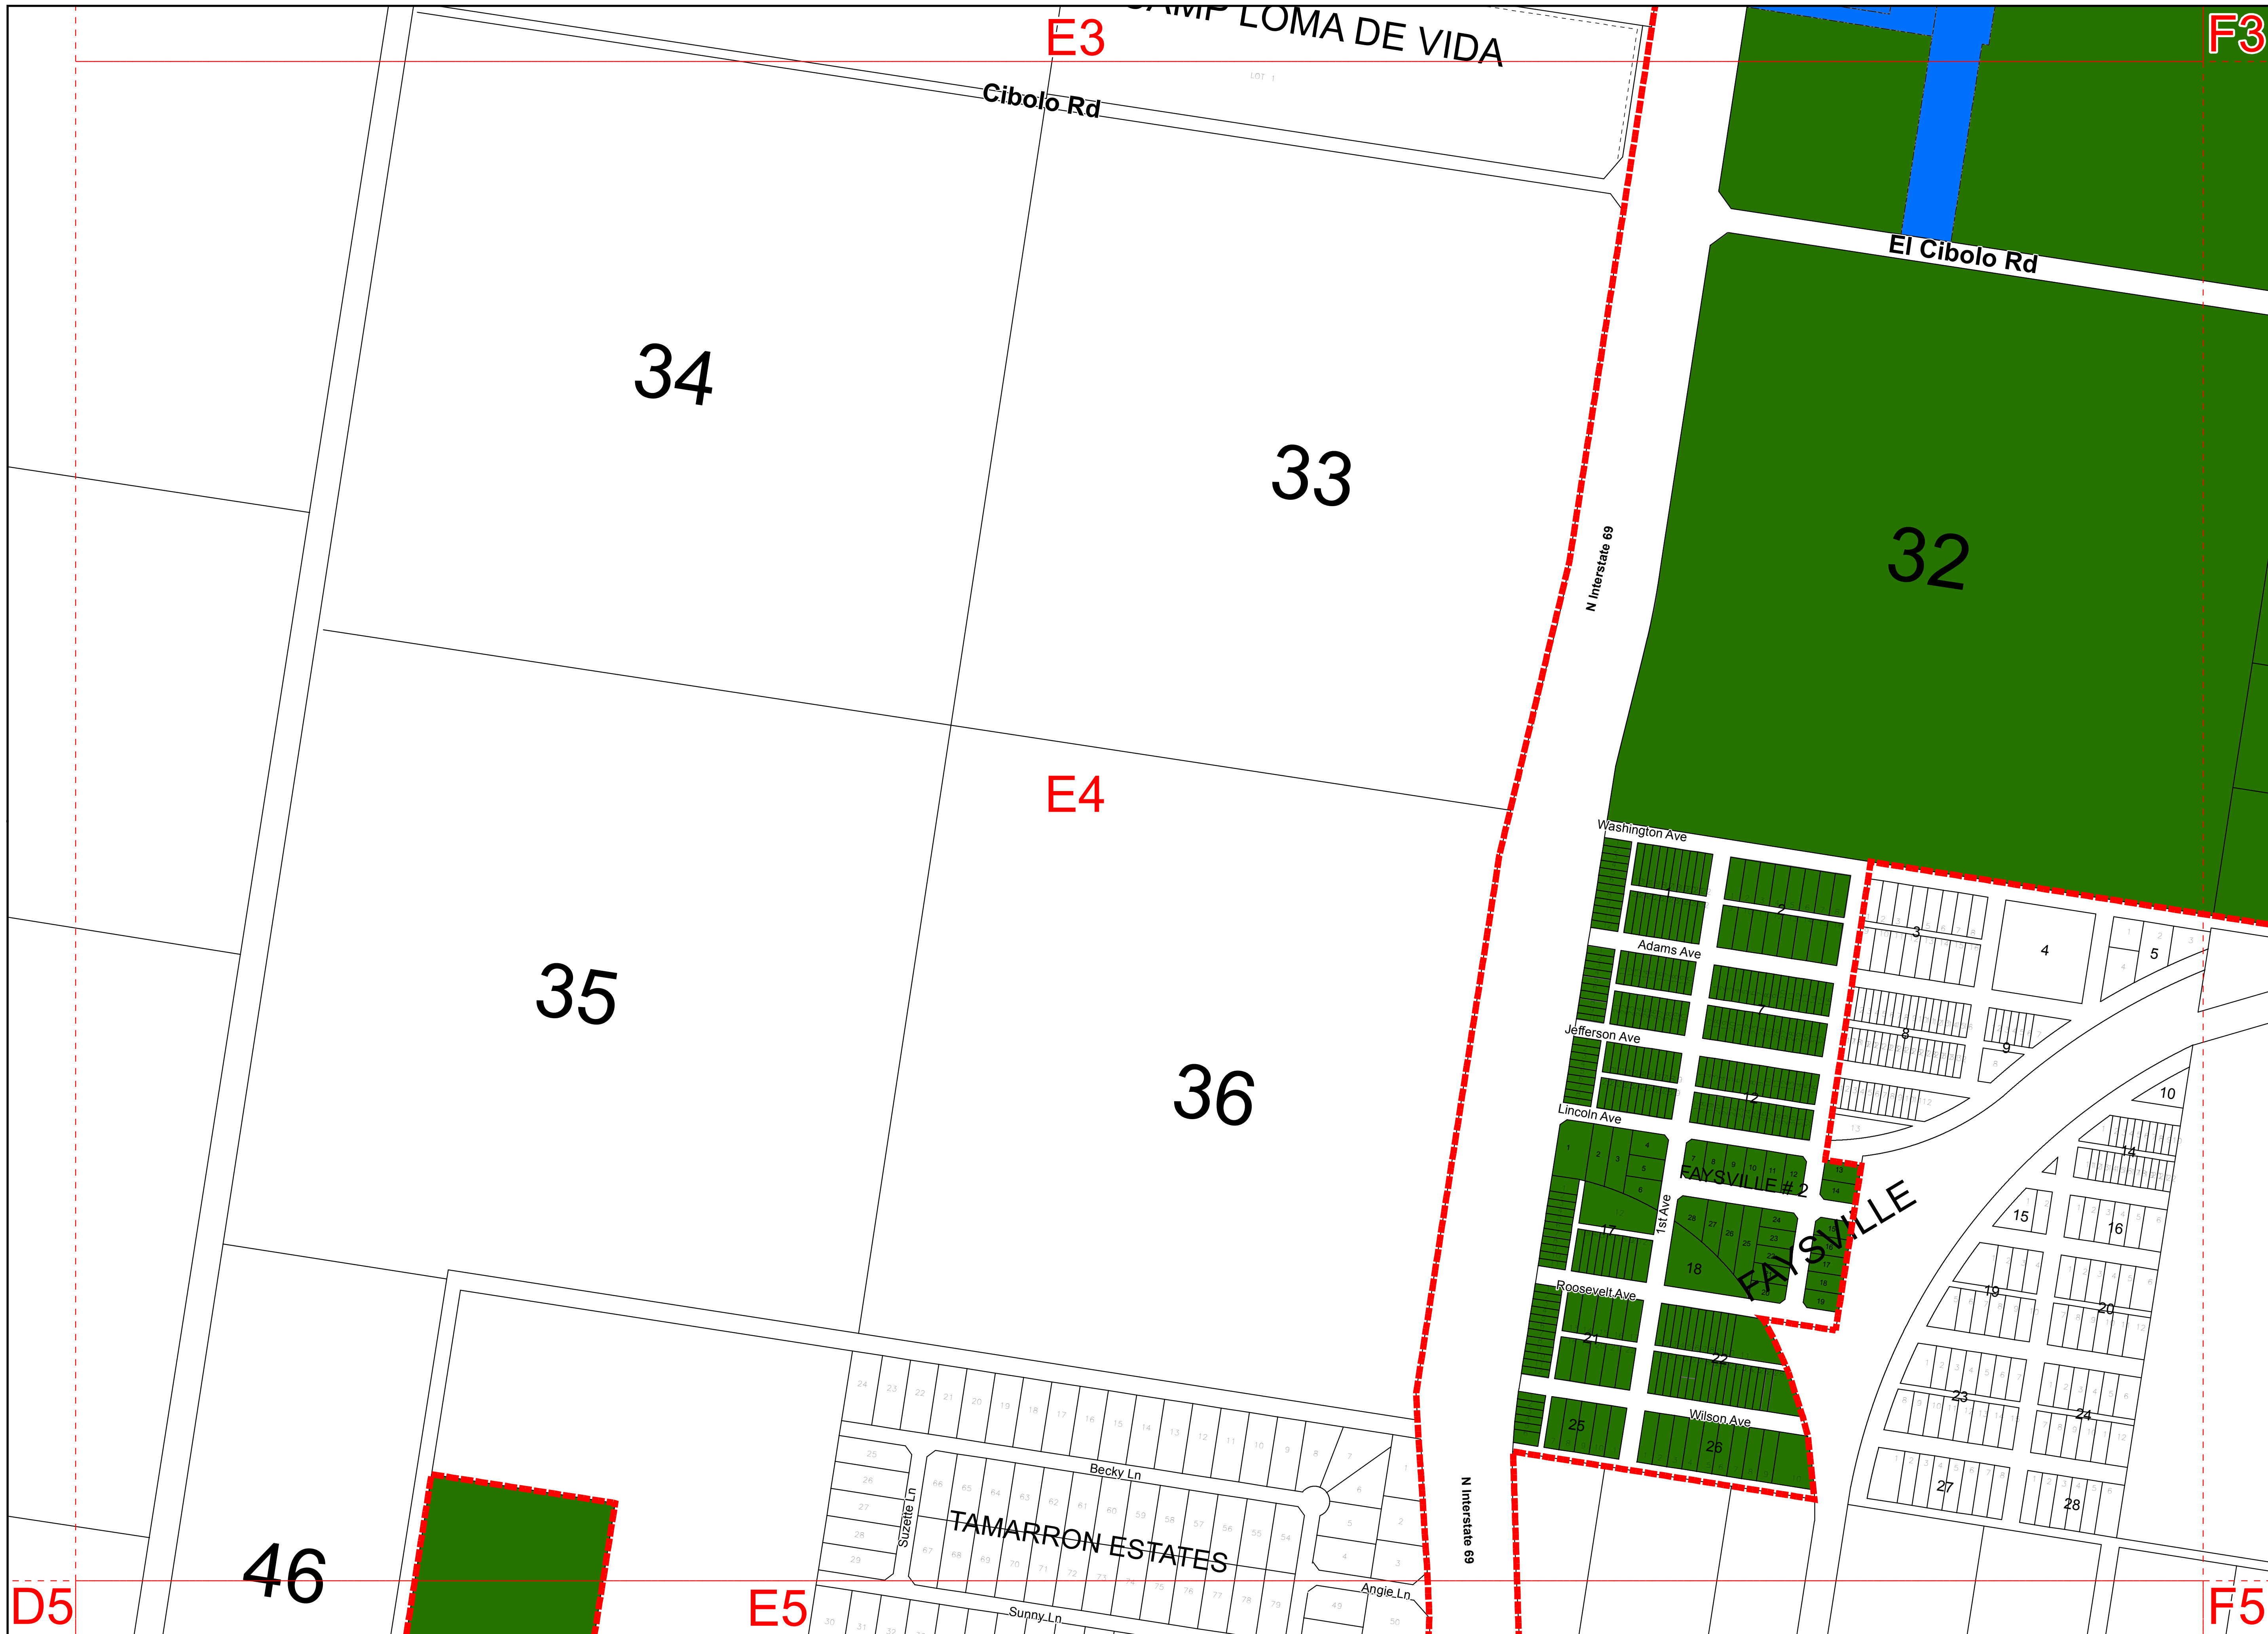

Legend

- City Boundary
- Agriculture
- Auto-Urban Residential
- Business Park
- Commercial, General
- Commercial, Neighborhood
- Downtown District
- Industrial
- Neighborhood Conservation 5
- Neighborhood Conservation 7.1
- Neighborhood Conservation MH
- Suburban Residential
- Urban Center
- Urban Residential
- Urban University

UDC Zoning Map

Revised on 06/16/2015

E4