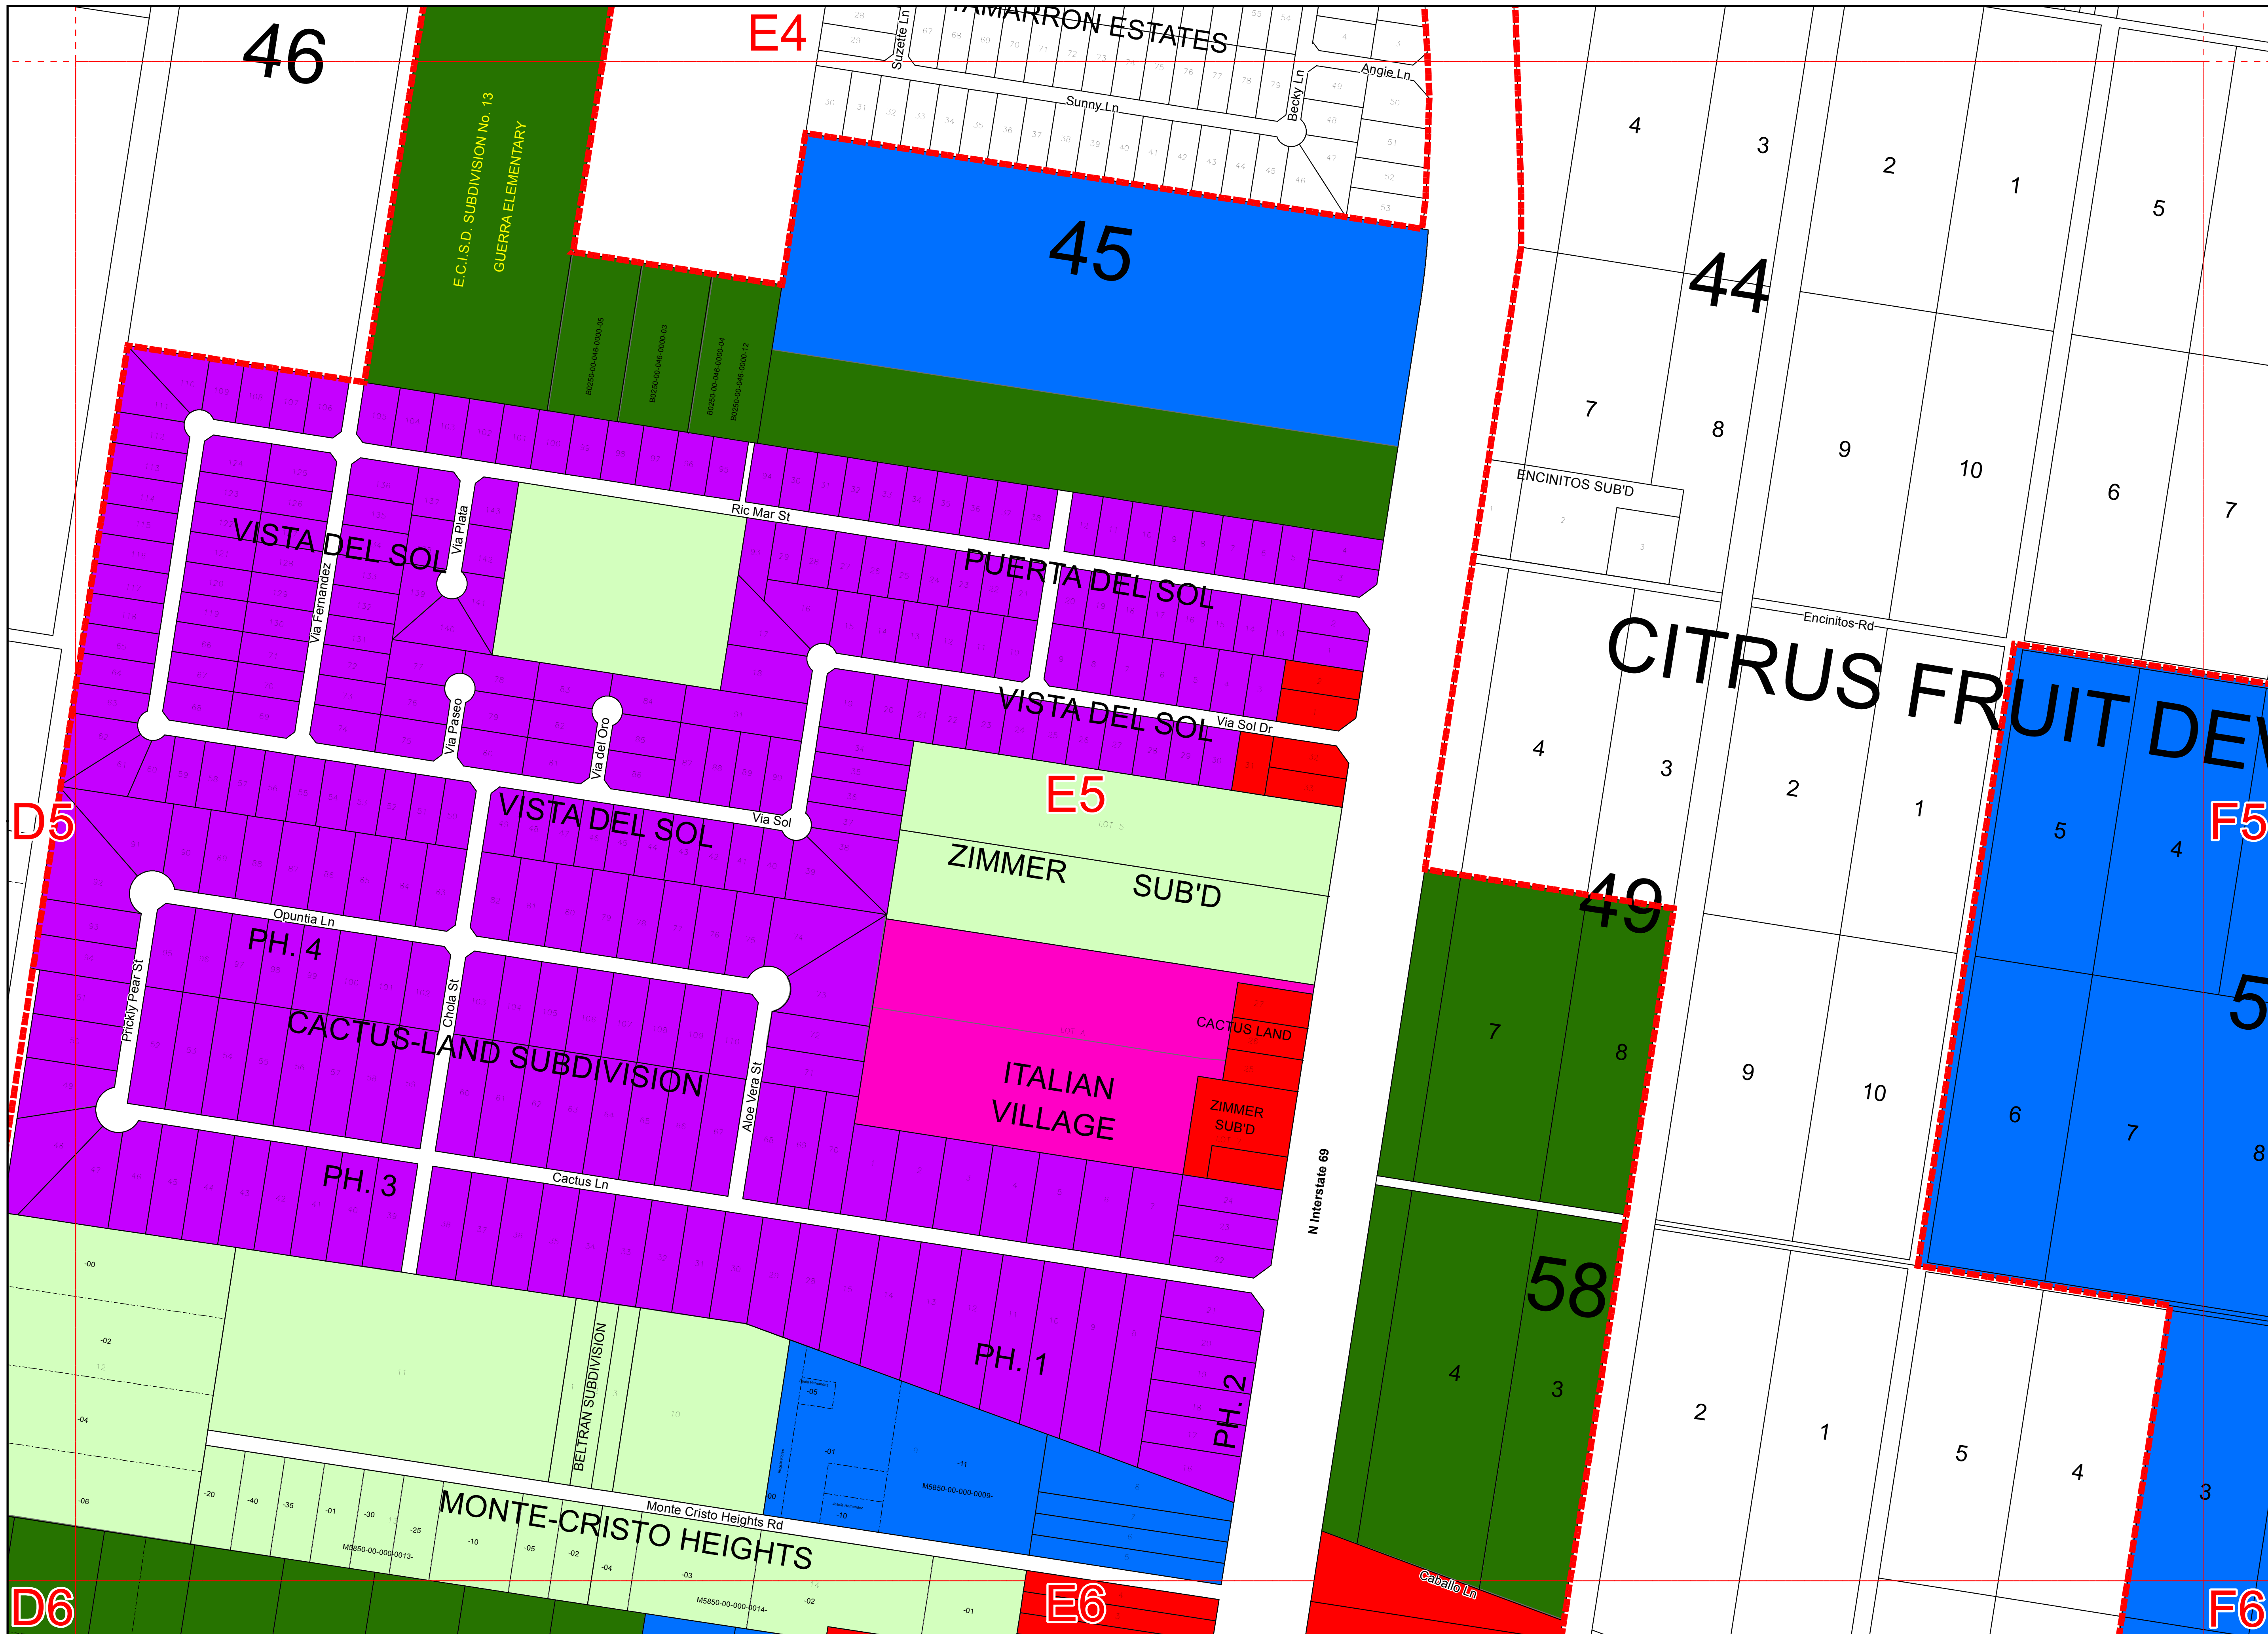

Legend

- City Boundary
- Agriculture
- Auto-Urban Residential
- Business Park
- Commercial, General
- Commercial, Neighborhood
- Downtown District
- Industrial
- Neighborhood Conservation 5
- Neighborhood Conservation 7.1
- Neighborhood Conservation MH
- Suburban Residential
- Urban Center
- Urban Residential
- Urban University

UDC Zoning Map

Revised on 06/16/2015

E5