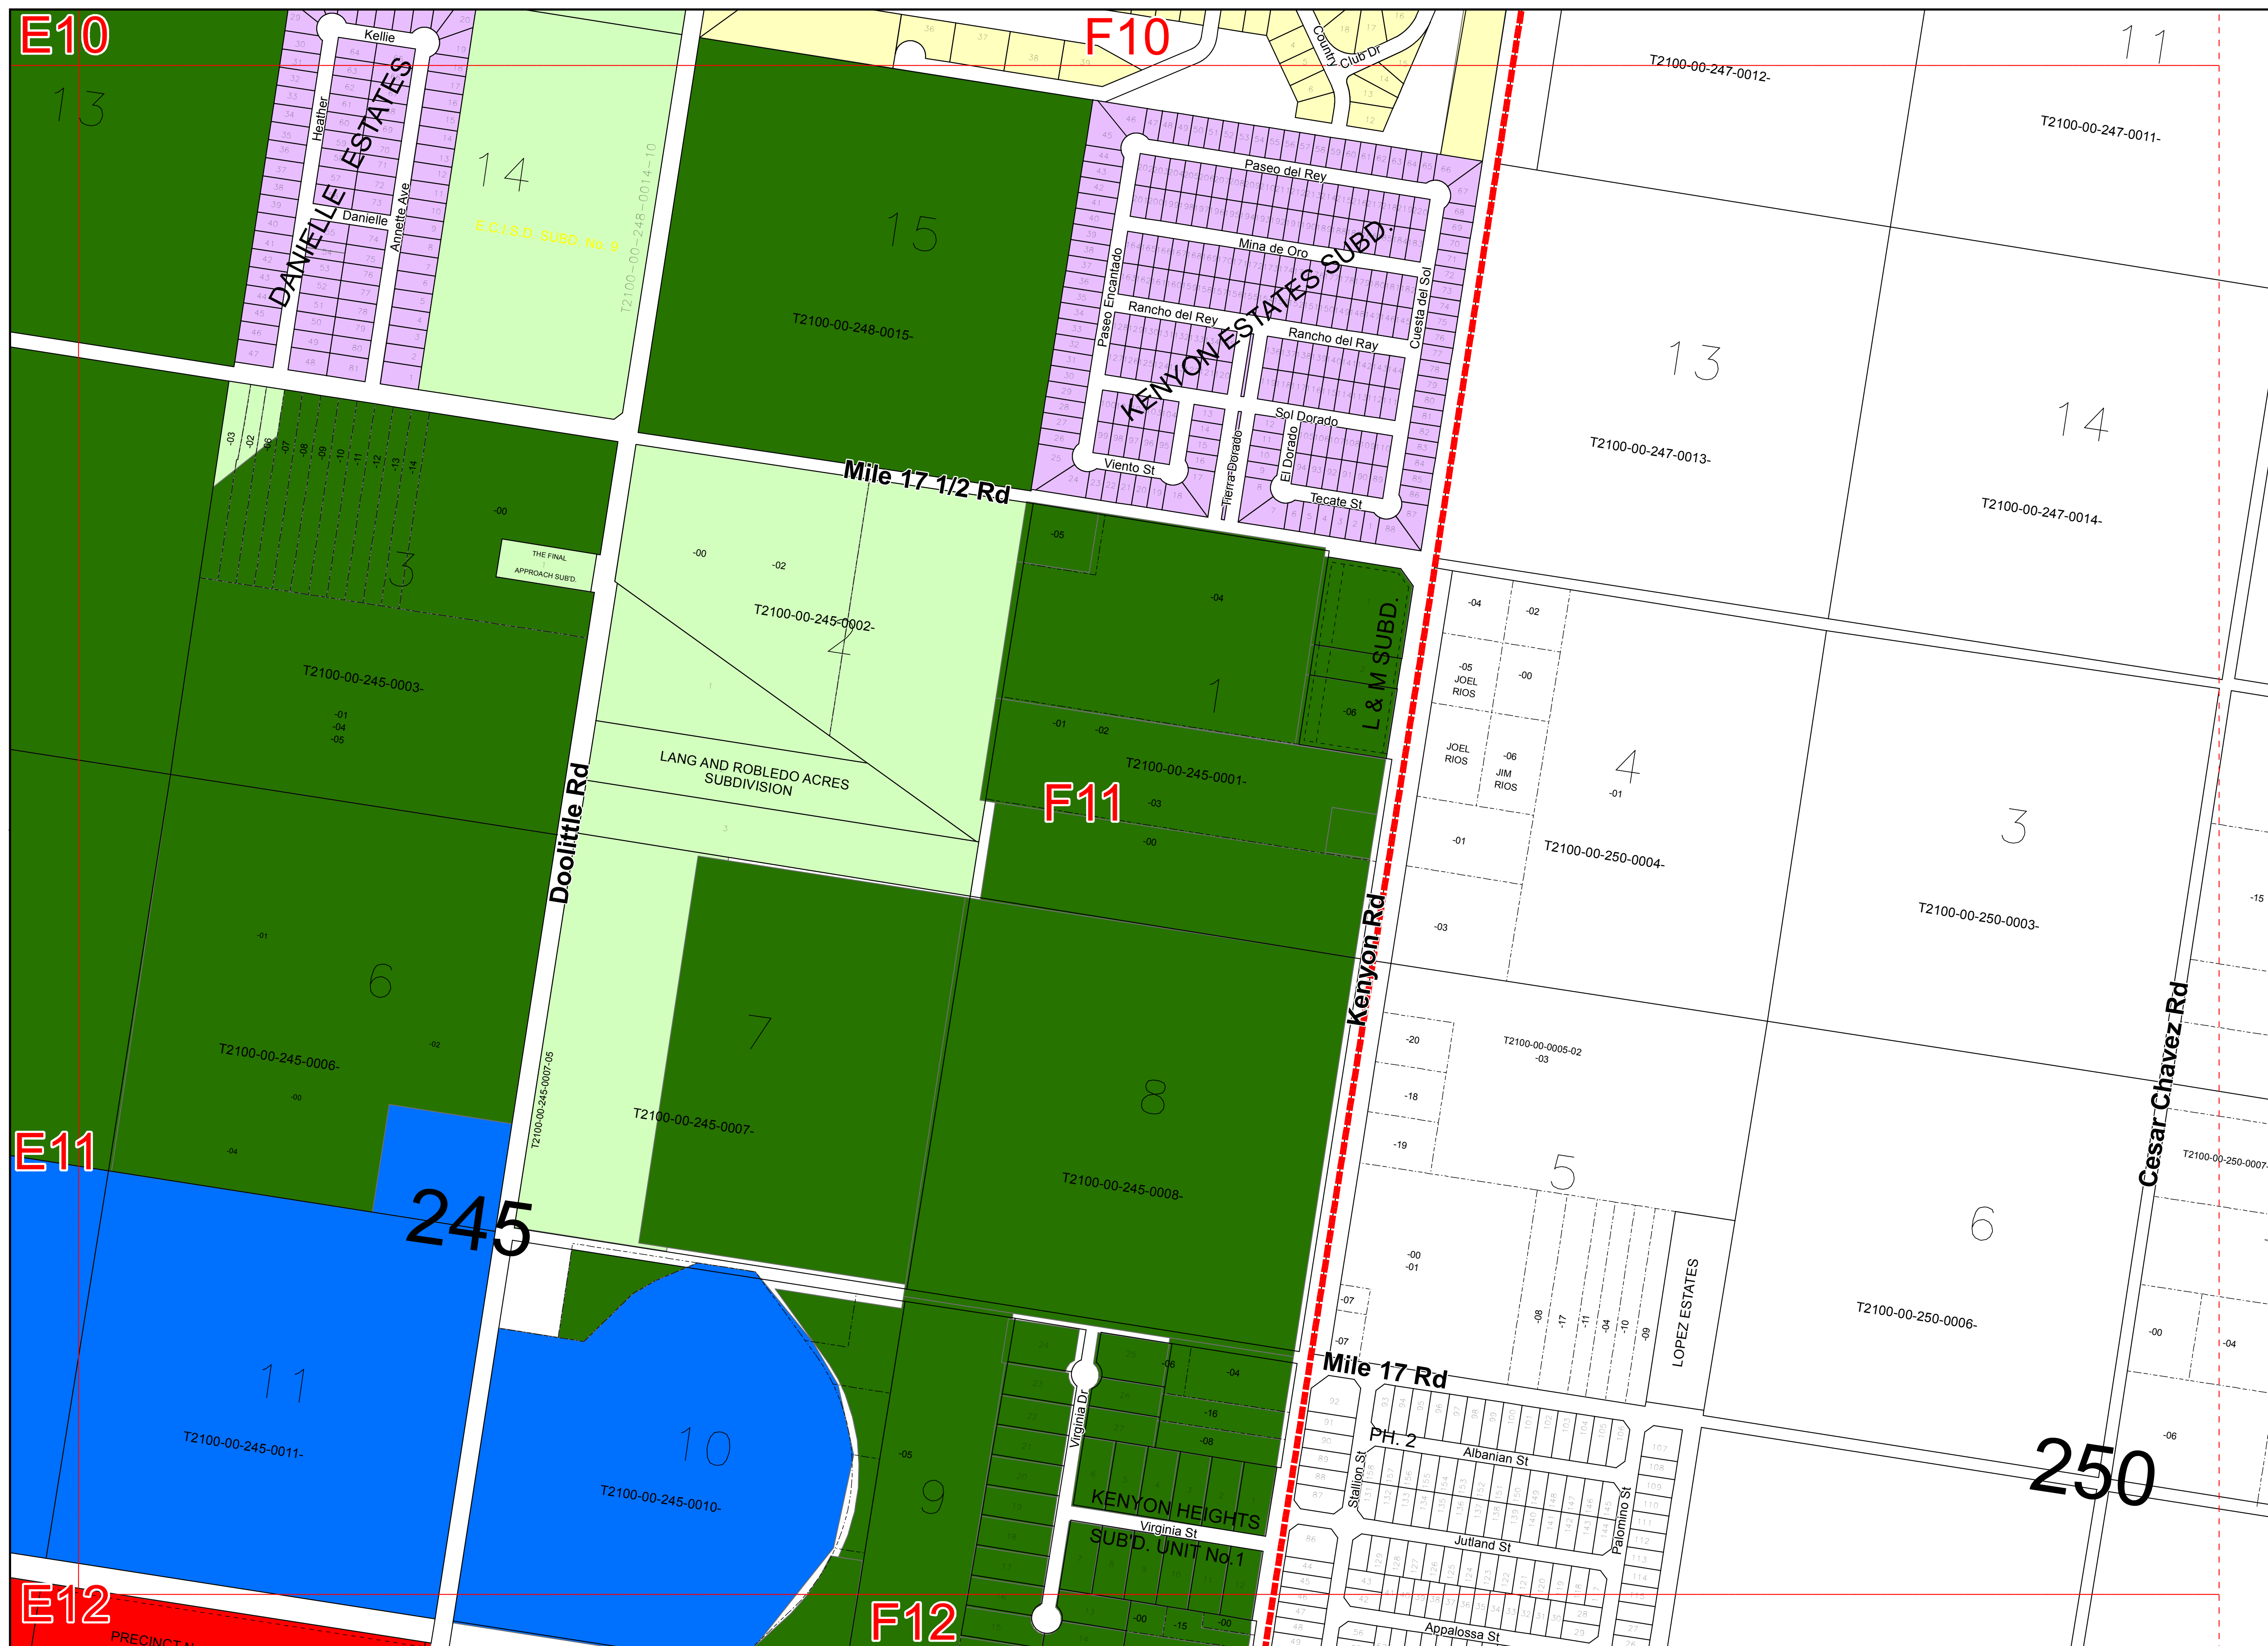

Legend	
	City Boundary
	Agriculture
	Auto-Urban Residential
	Business Park
	Commercial, General
	Commercial, Neighborhood
	Downtown District
	Industrial
	Neighborhood Conservation 5
	Neighborhood Conservation 7.1
	Neighborhood Conservation MH
	Suburban Residential
	Urban Center
	Urban Residential
	Urban University

UDC Zoning Map

Revised on 06/16/2015

F11