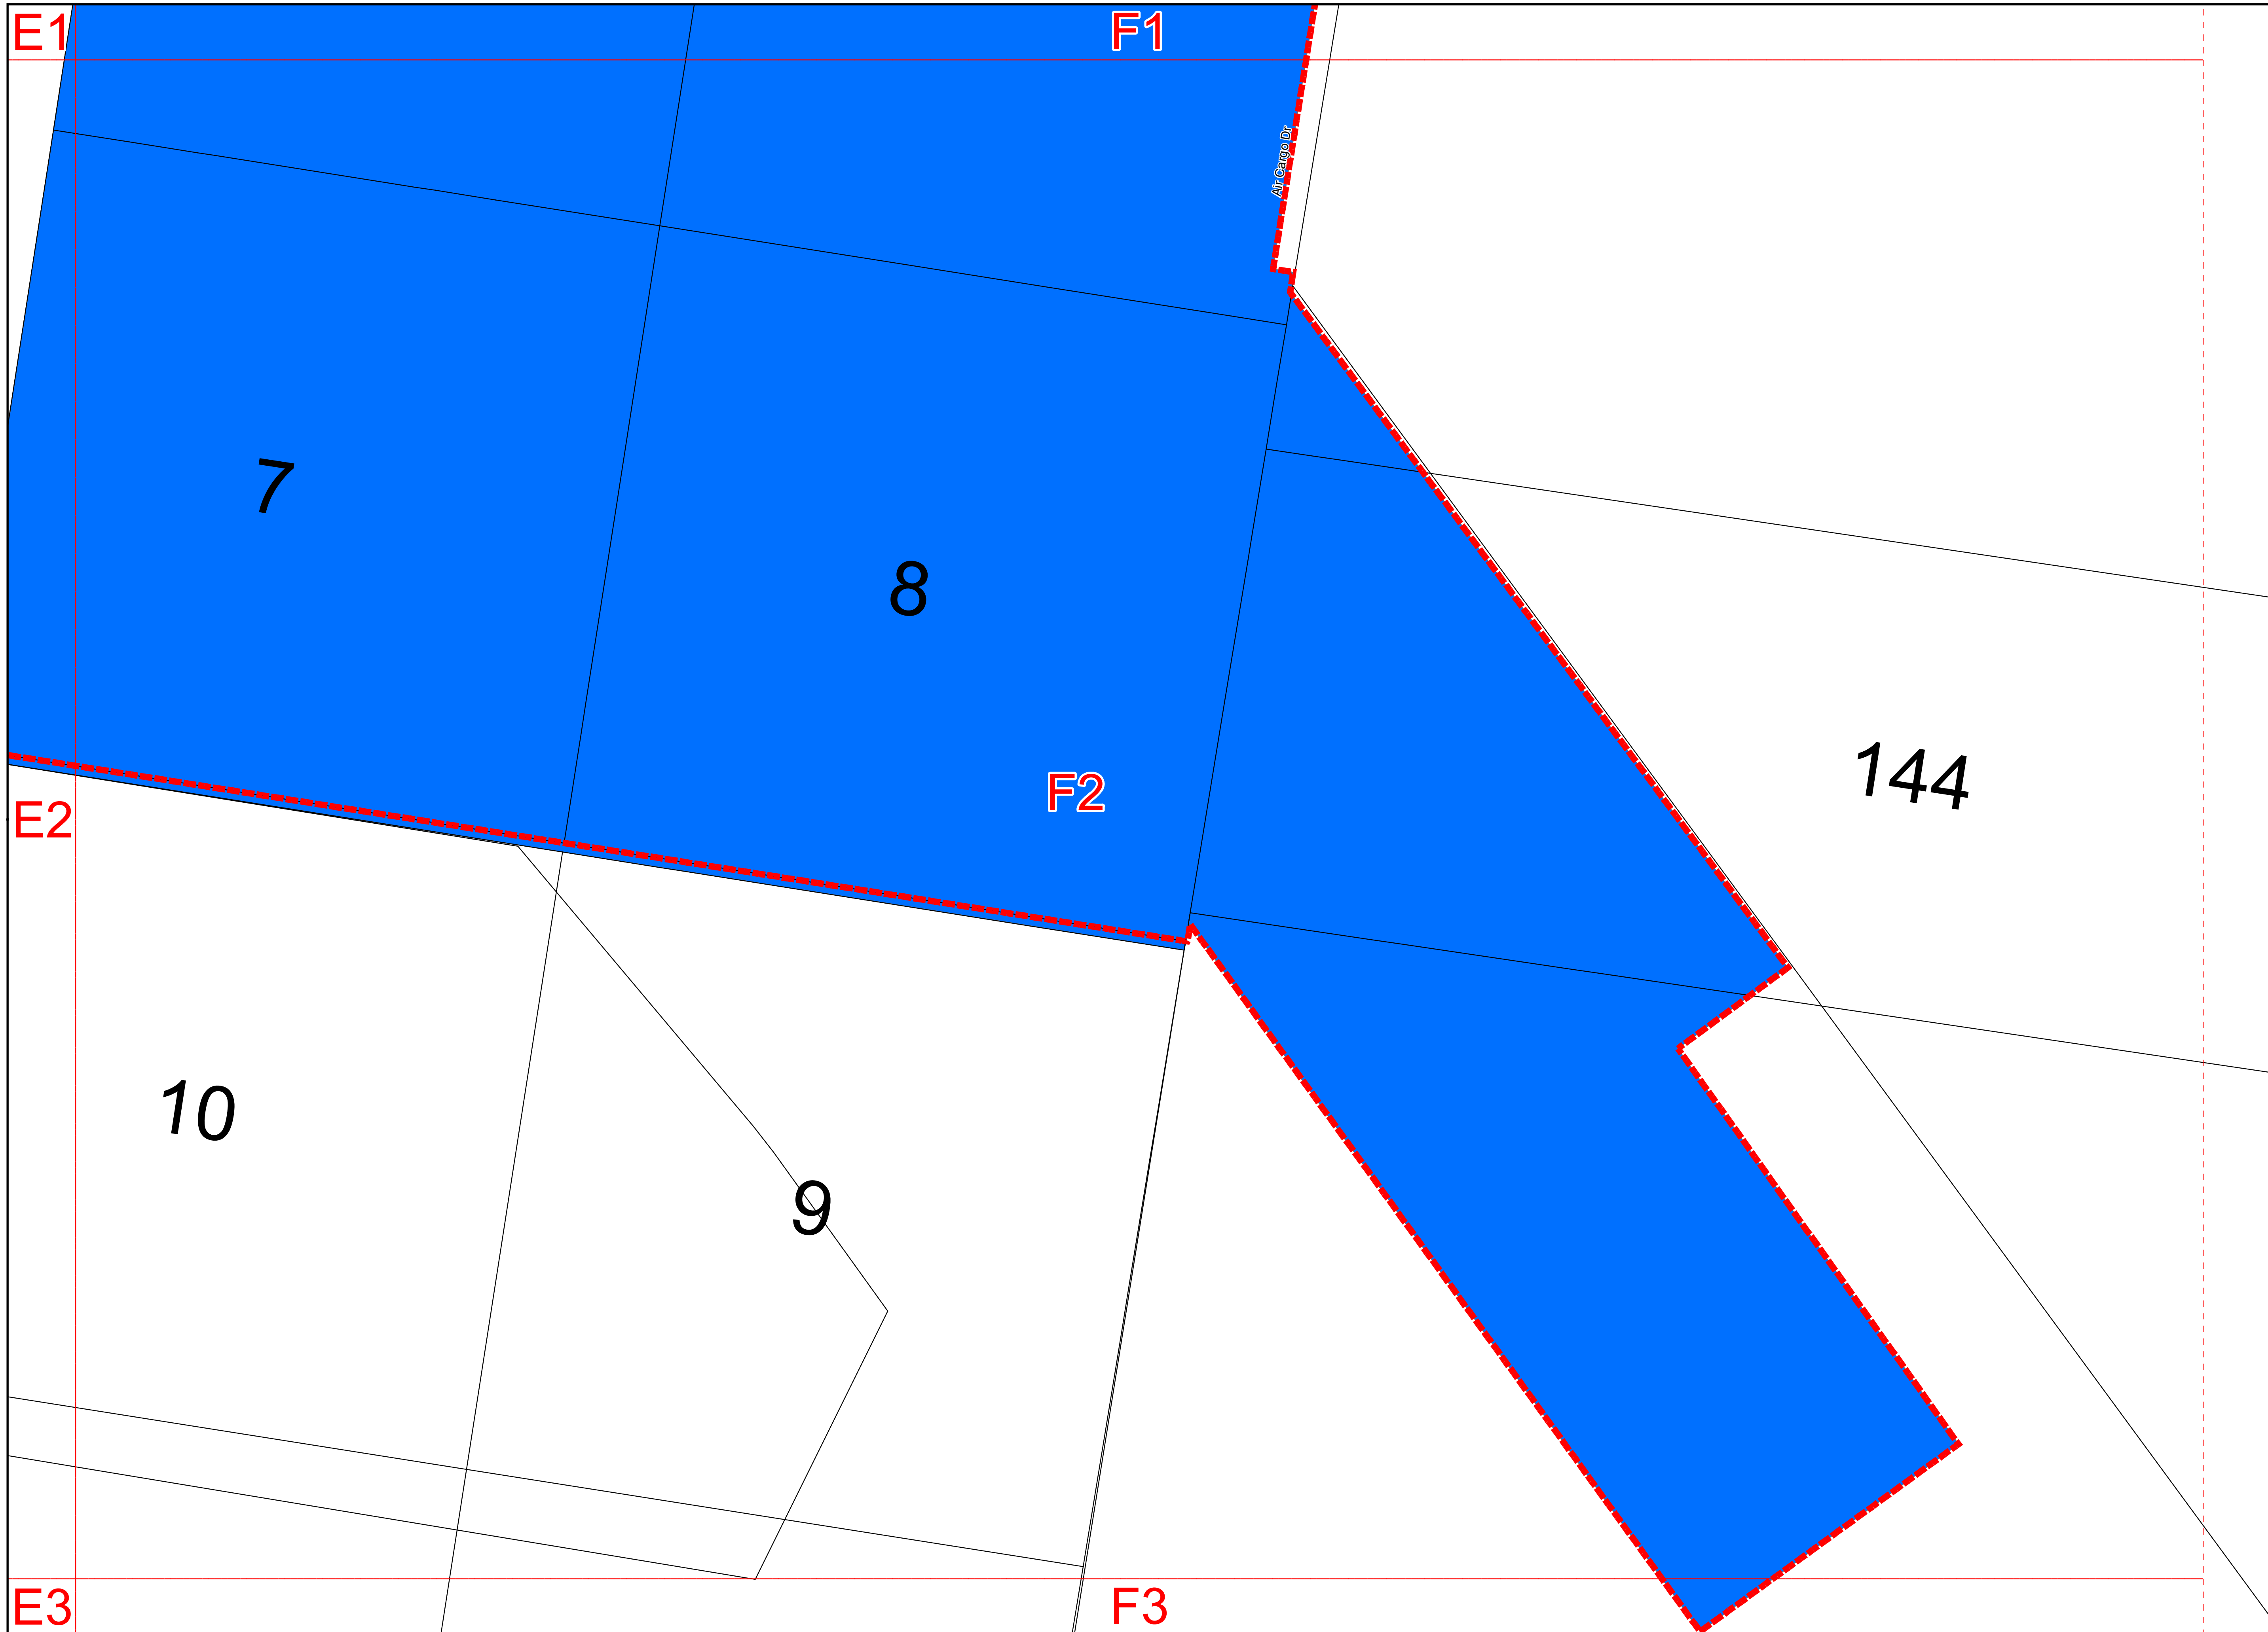

Legend

	City Boundary
	Agriculture
	Auto-Urban Residential
	Business Park
	Commercial, General
	Commercial, Neighborhood
	Downtown District
	Industrial
	Neighborhood Conservation 5
	Neighborhood Conservation 7.1
	Neighborhood Conservation MH
	Suburban Residential
	Urban Center
	Urban Residential
	Urban University

UDC Zoning Map

Revised on 06/16/2015

F2