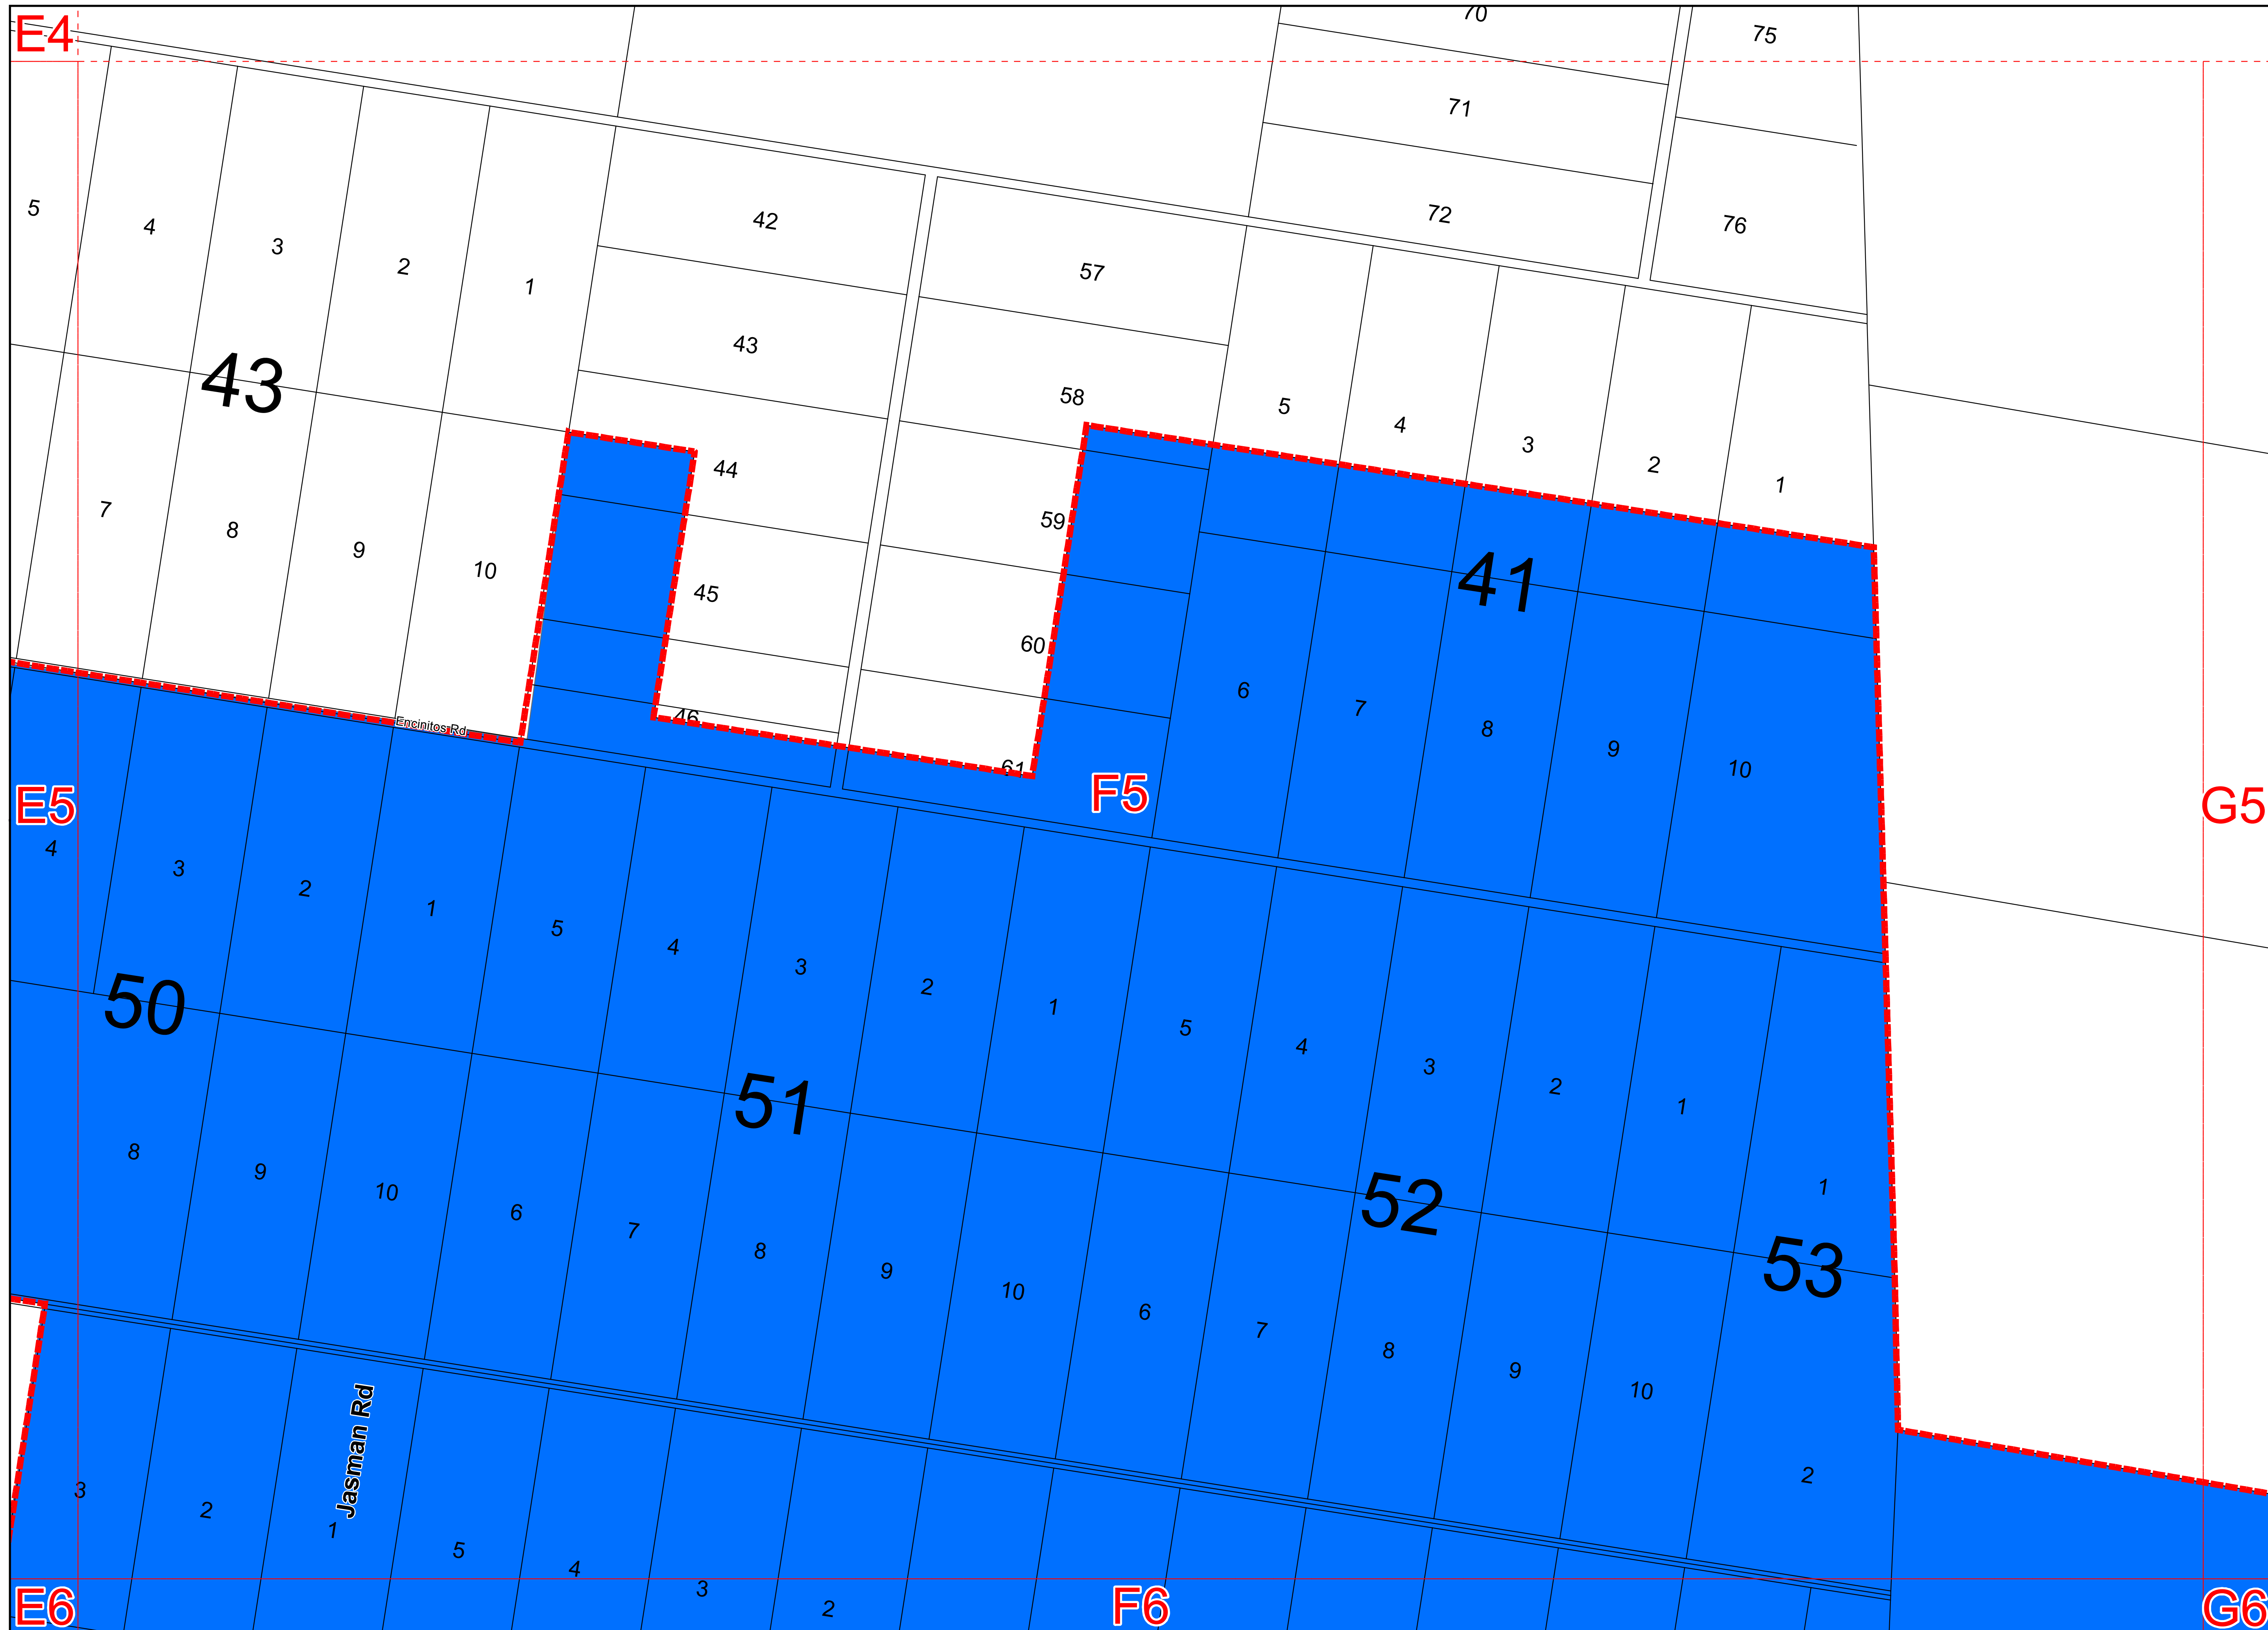

Legend	
	City Boundary
	Agriculture
	Auto-Urban Residential
	Business Park
	Commercial, General
	Commercial, Neighborhood
	Downtown District
	Industrial
	Neighborhood Conservation 5
	Neighborhood Conservation 7.1
	Neighborhood Conservation MH
	Suburban Residential
	Urban Center
	Urban Residential
	Urban University

UDC Zoning Map

Revised on 06/16/2015

F5