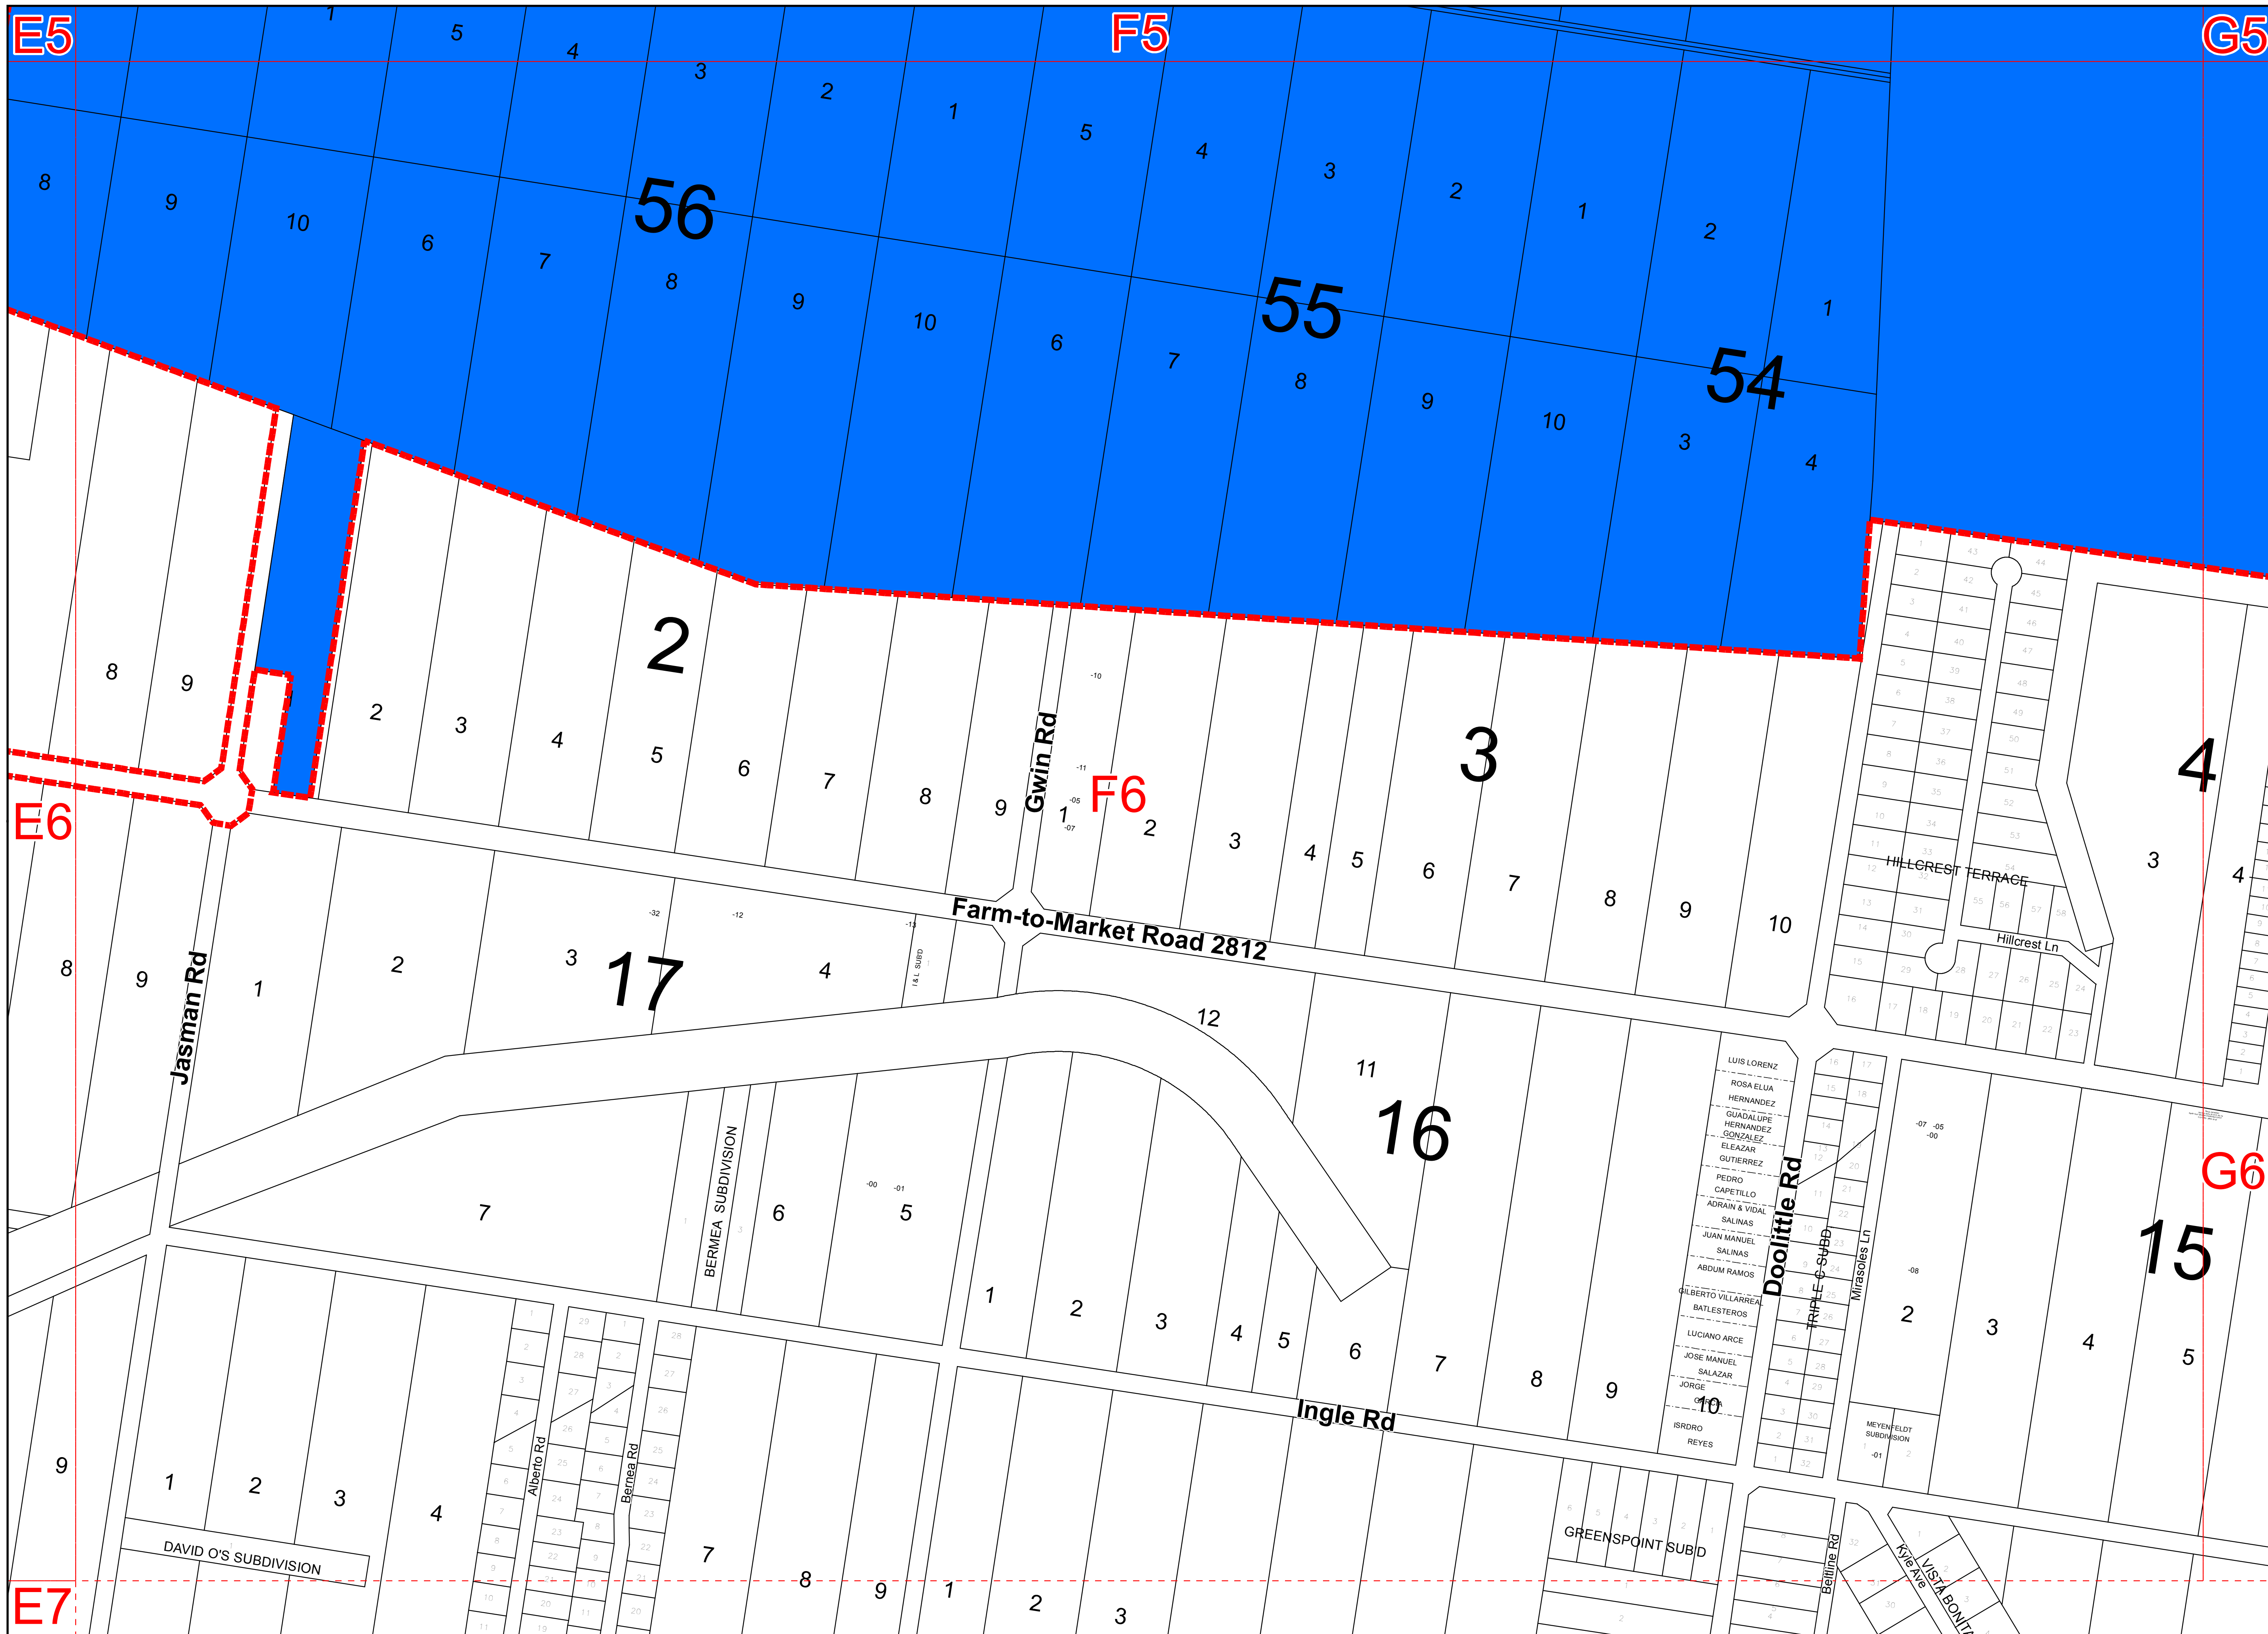

Legend

- City Boundary
- Agriculture
- Auto-Urban Residential
- Business Park
- Commercial, General
- Commercial, Neighborhood
- Downtown District
- Industrial
- Neighborhood Conservation 5
- Neighborhood Conservation 7.1
- Neighborhood Conservation MH
- Suburban Residential
- Urban Center
- Urban Residential
- Urban University

UDC Zoning Map

Revised on 06/16/2015

F6