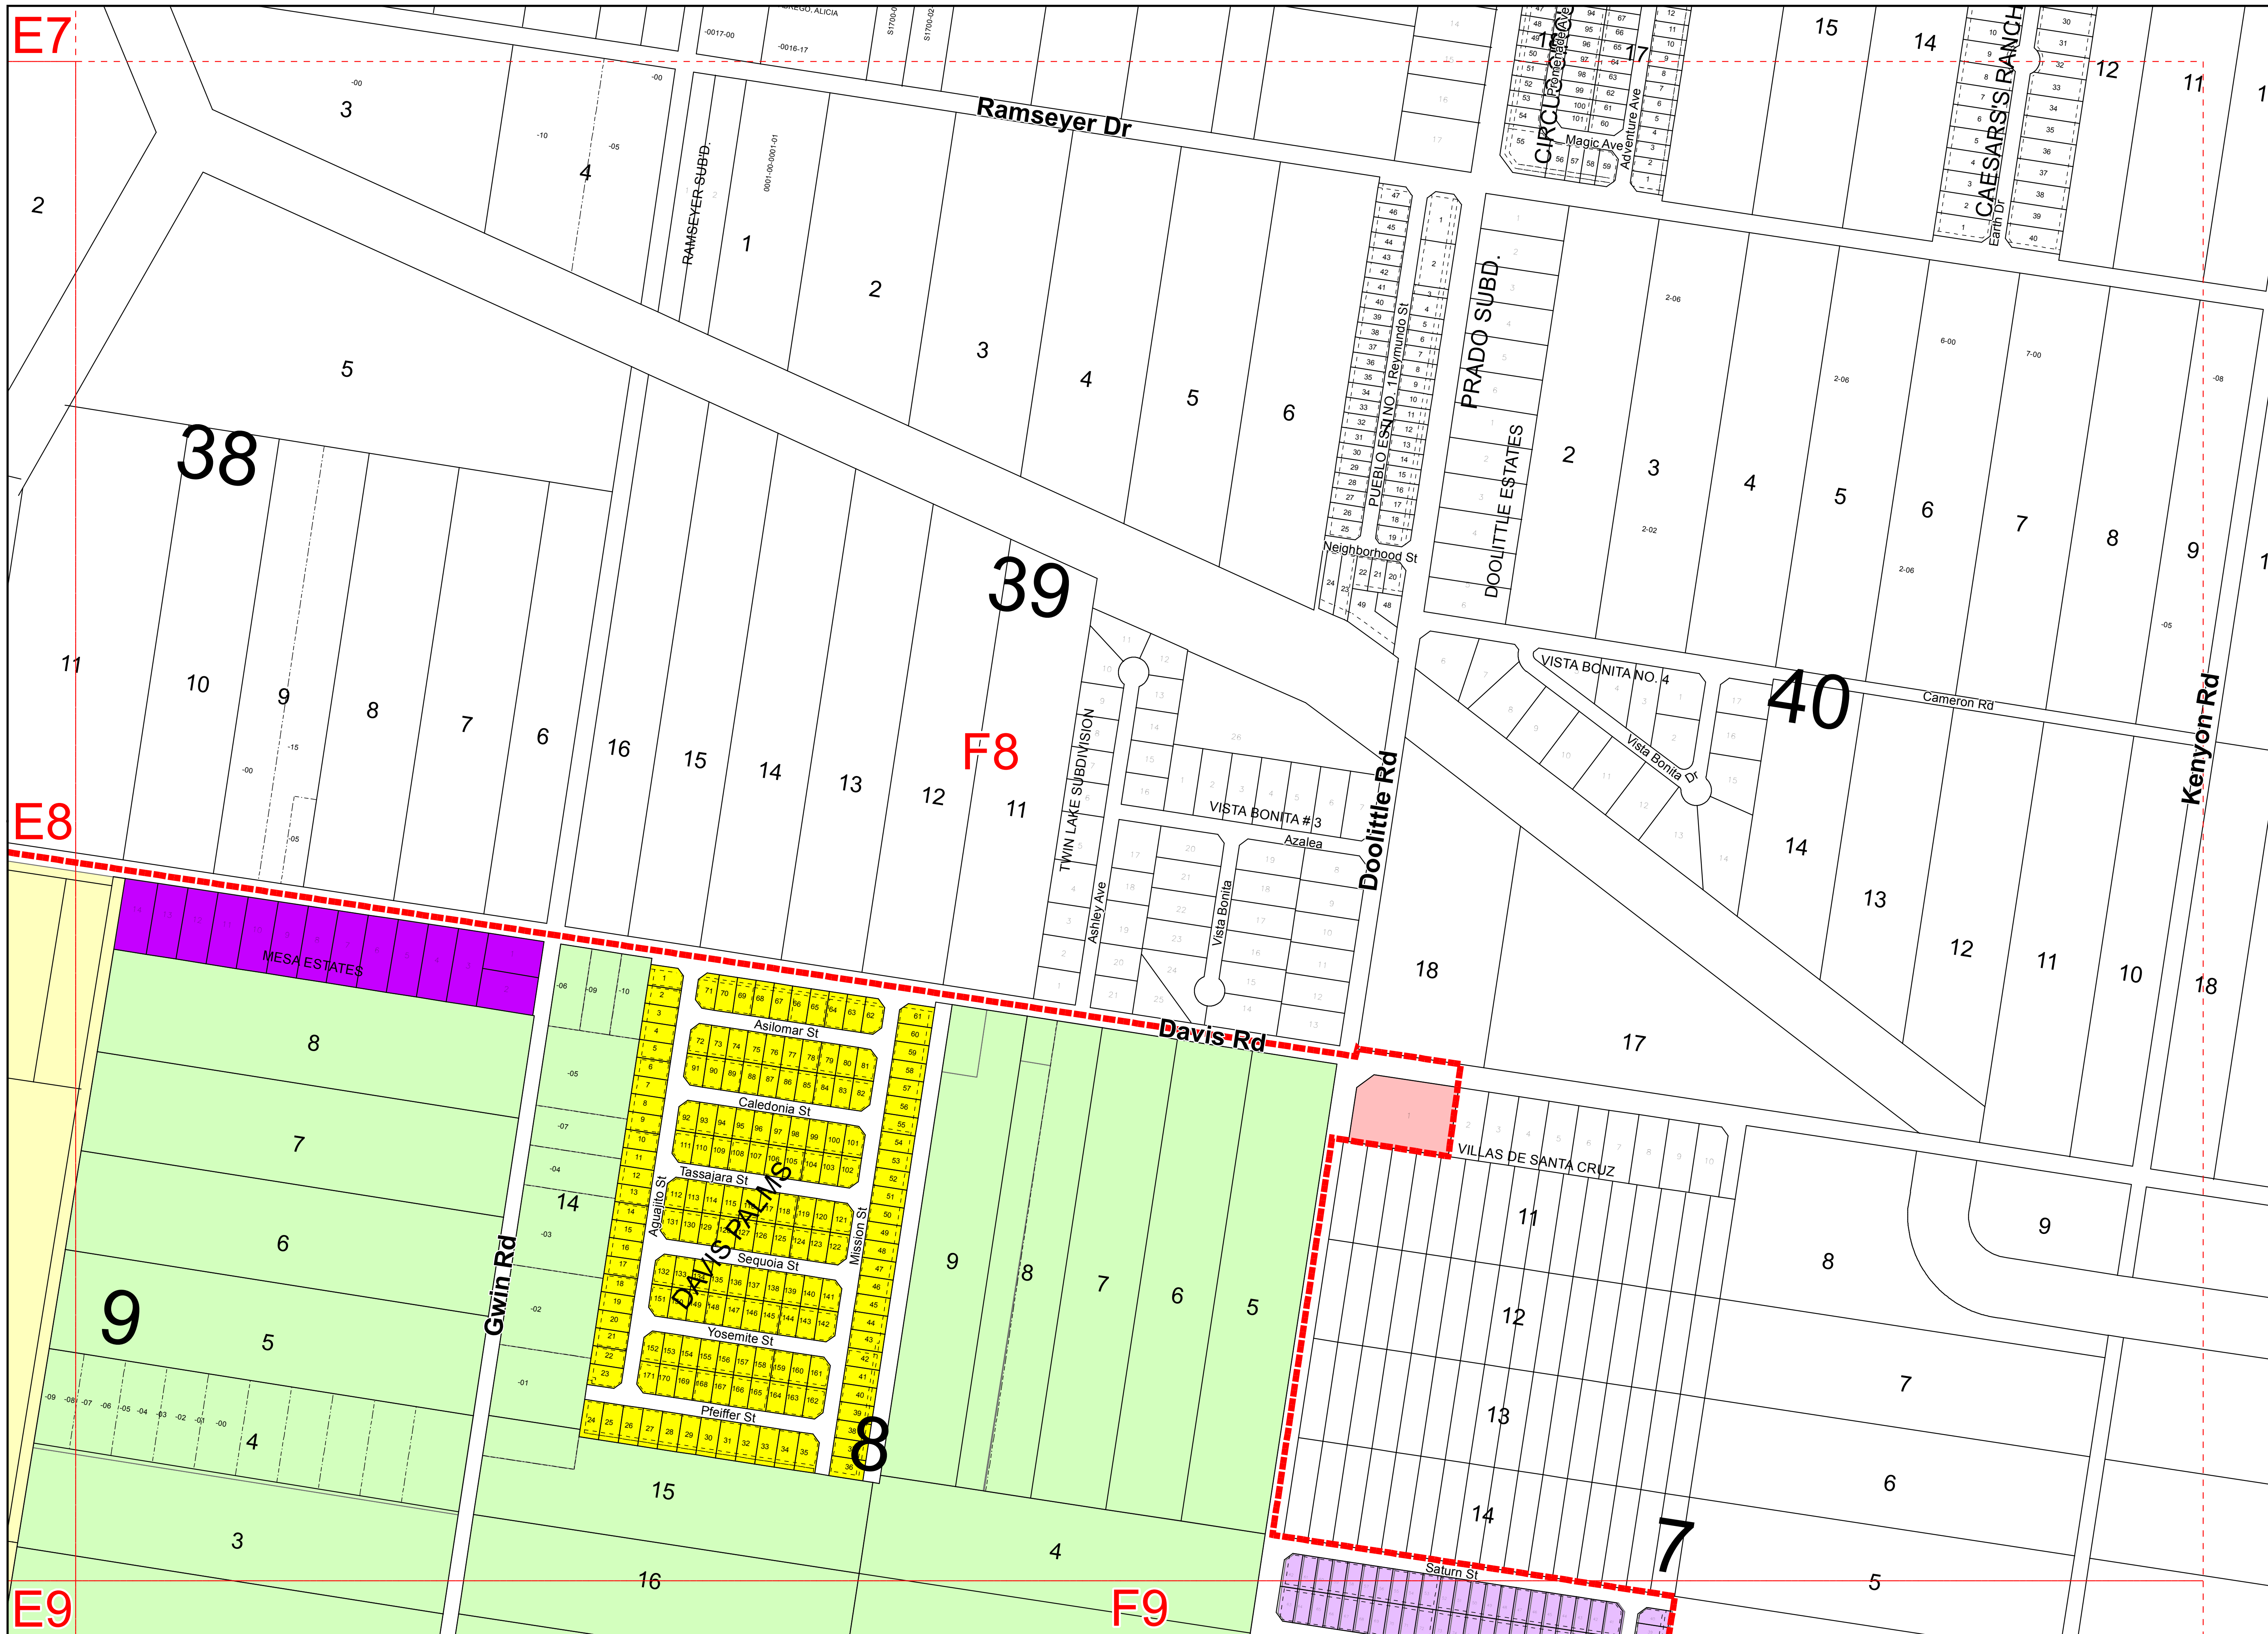

Legend

- City Boundary
- Agriculture
- Auto-Urban Residential
- Business Park
- Commercial, General
- Commercial, Neighborhood
- Downtown District
- Industrial
- Neighborhood Conservation 5
- Neighborhood Conservation 7.1
- Neighborhood Conservation MH
- Suburban Residential
- Urban Center
- Urban Residential
- Urban University

UDC Zoning Map

Revised on 06/16/2015

F8