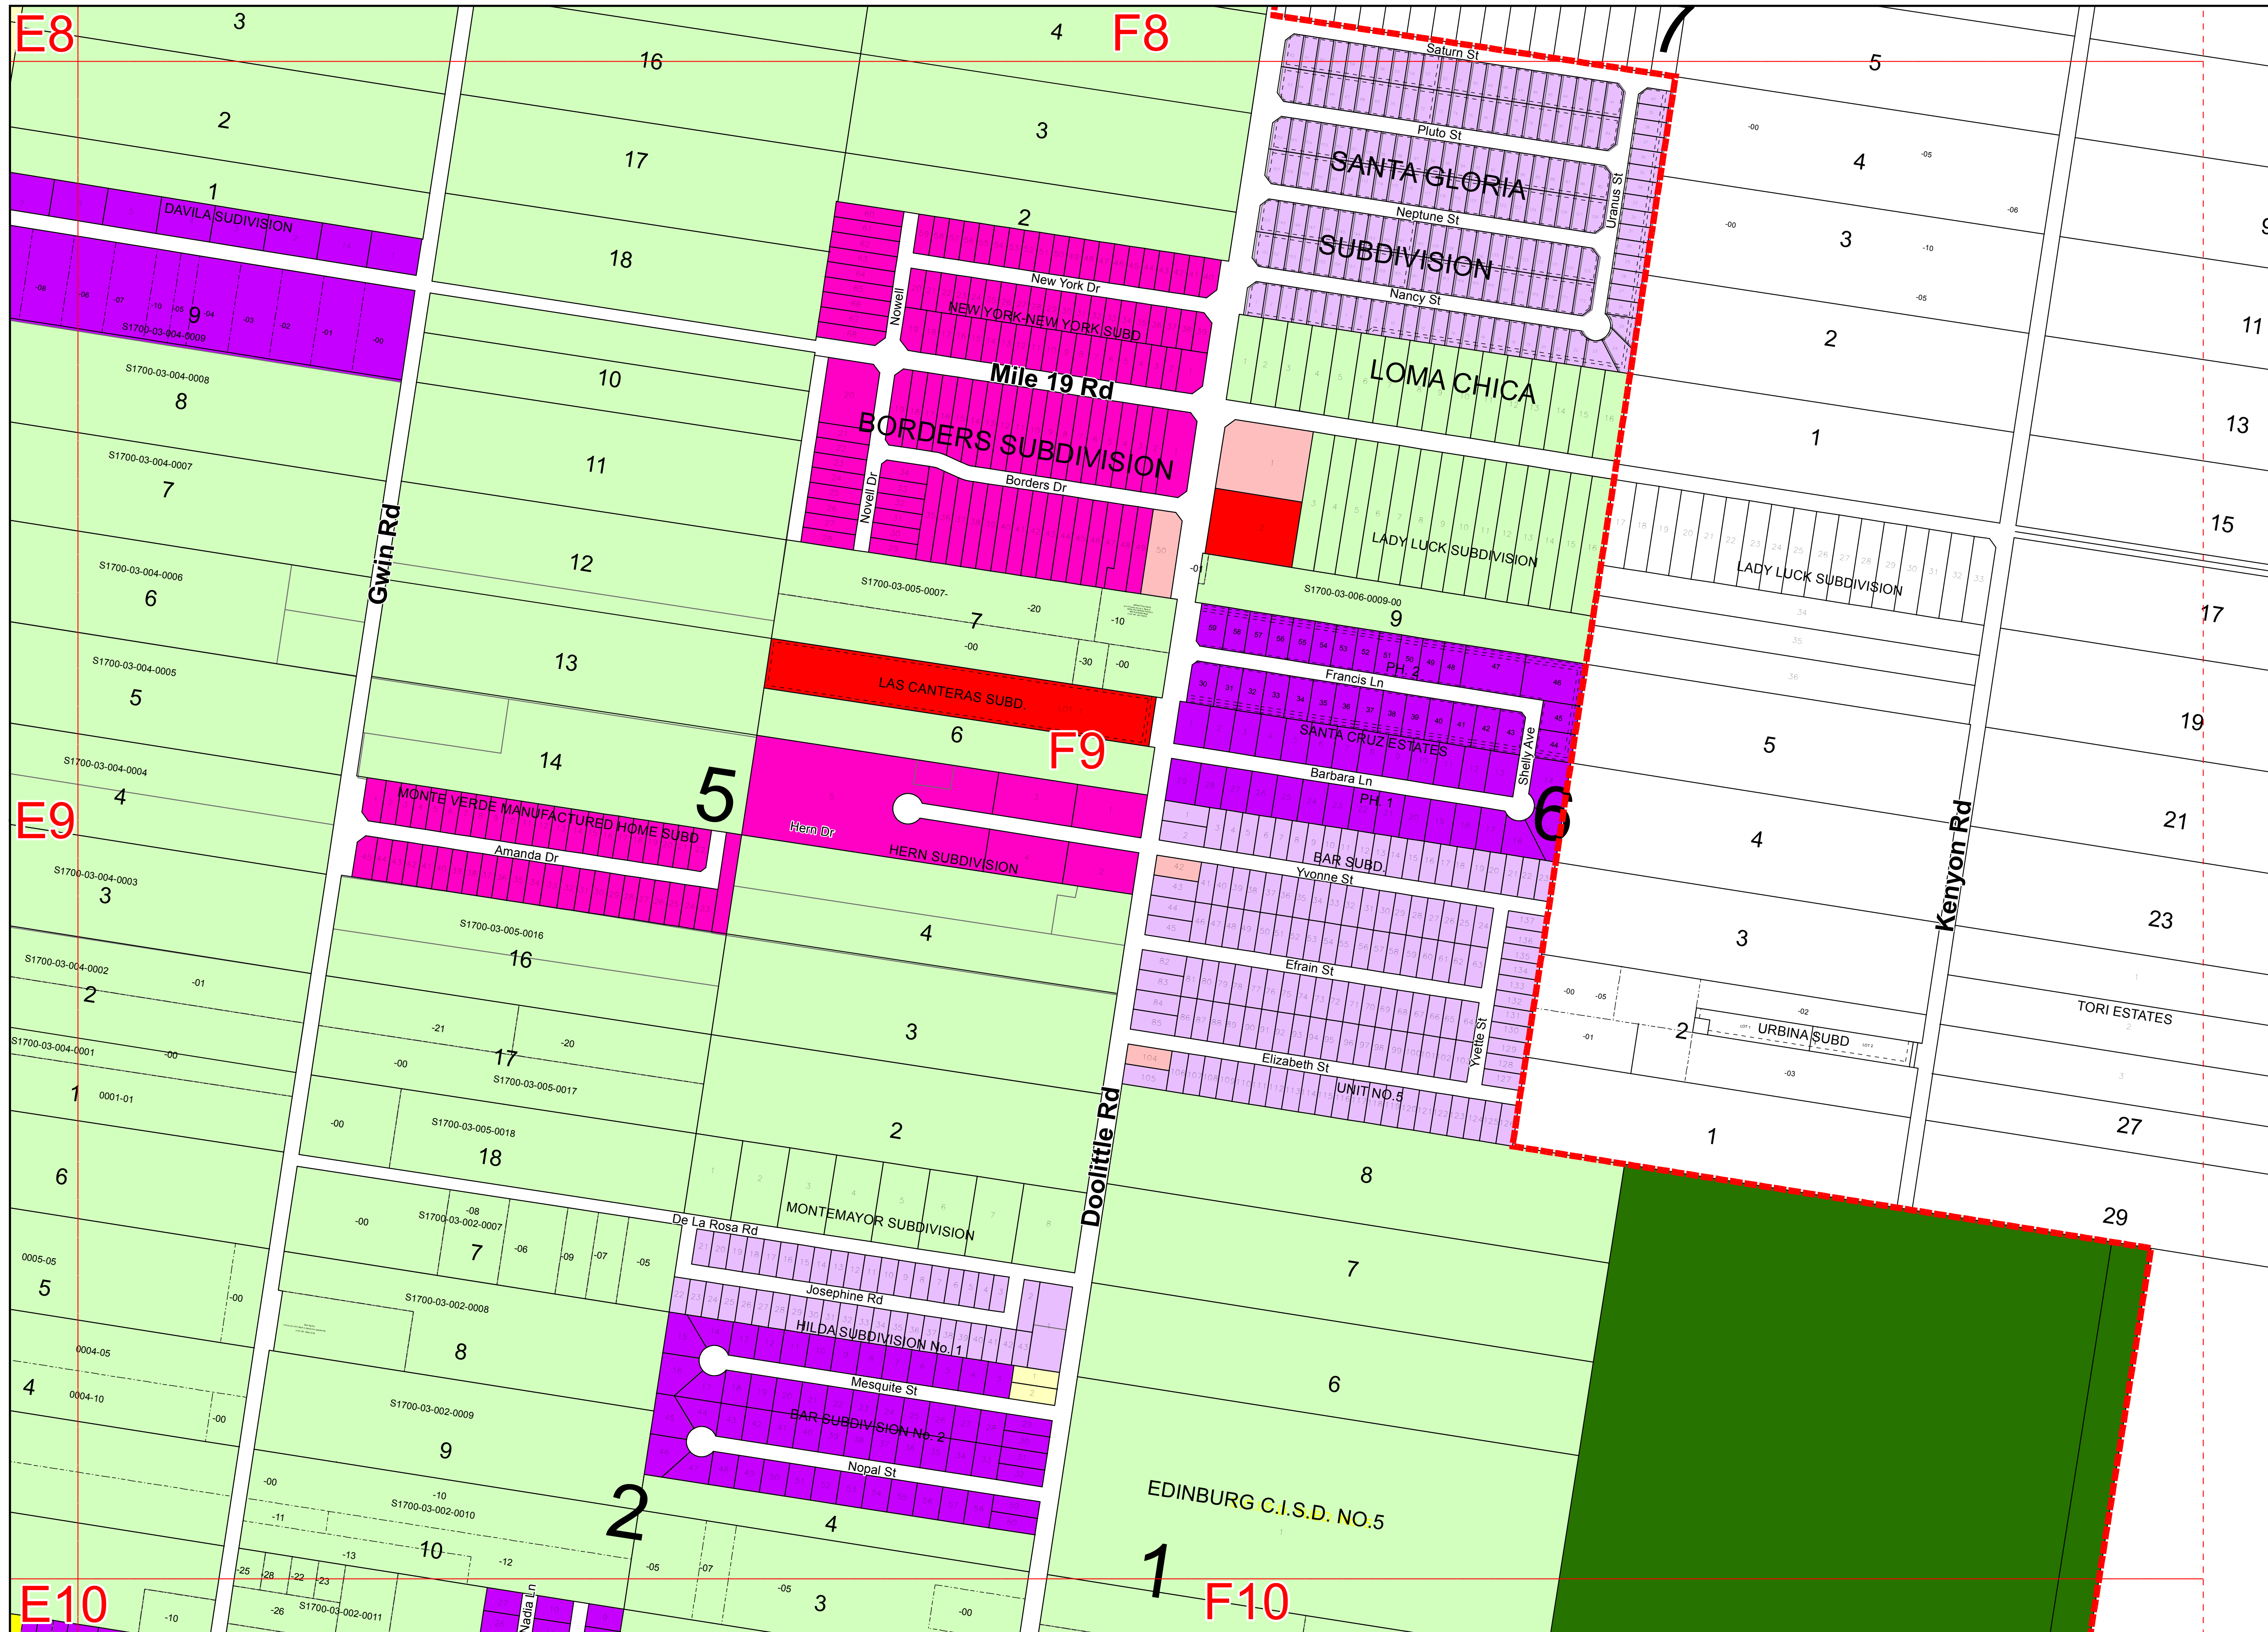

Legend

- City Boundary
- Agriculture
- Auto-Urban Residential
- Business Park
- Commercial, General
- Commercial, Neighborhood
- Downtown District
- Industrial
- Neighborhood Conservation 5
- Neighborhood Conservation 7.1
- Neighborhood Conservation MH
- Suburban Residential
- Urban Center
- Urban Residential
- Urban University

UDC Zoning Map

Revised on 06/16/2015

F9